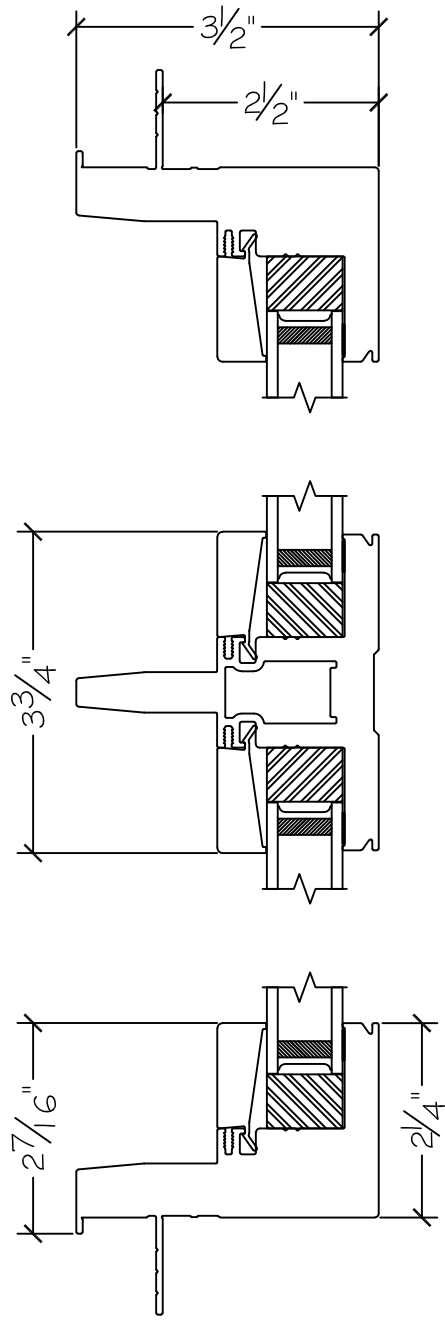

Project:	File name: 1750 Section View - PW over PW - 1 inch Nail-fin	Date: 20190816
Notes:	Layout: Horizontal Section View	Drawn by: J Johnson

Exterior

Interior

Notice: This document contains information proprietary to and is protected by copyright of Win-Dor Inc. and shall not be copied, disclosed to others, or used for any purpose other than that for which it is given, without the written permission of Win-Dor Inc.

450 Delta Ave
Brea, Ca 92821
(714) 385-1202

Project:

File name: 1750 Section View - PW over PW - 1 inch Nail-fin

Date: 20190816

Notes:

Layout: Vertical Section View

Drawn by: J Johnson