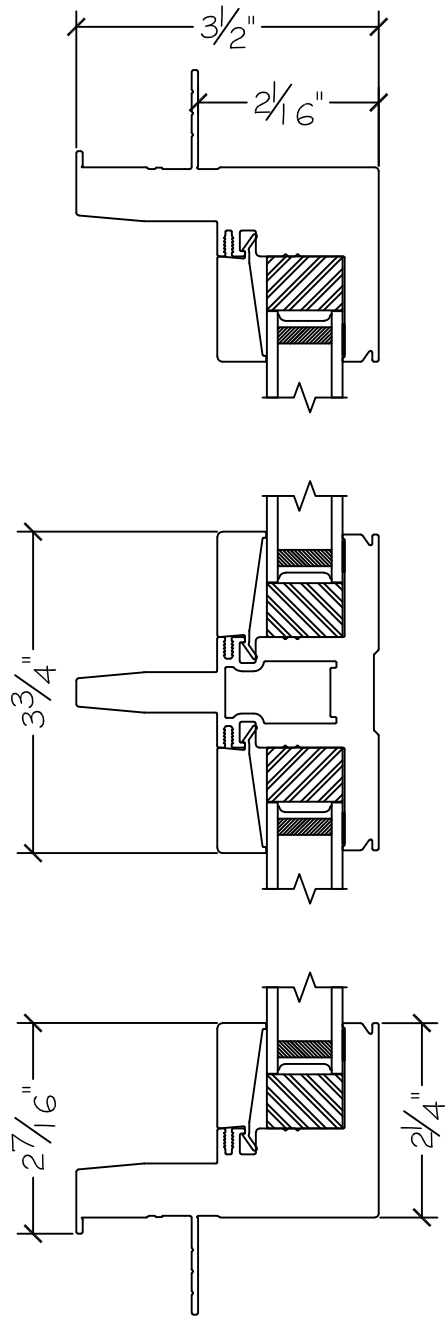

450 Delta Ave
Brea, Ca 92821
(714) 385-1202

Project:

File name: 1750 Section View - PW over PW - 1.375 inch Nail-fin

Date: 20190816

Notes:

Layout: Horizontal Section View

Drawn by: J Johnson

Exterior

450 Delta Ave
Brea, Ca 92821
(714) 385-1202

Project:

File name: 1750 Section View - PW over PW - 1.375 inch Nail-fin

Date: 20190820

Notes:

Layout: Vertical Section View

Drawn by: J Johnson