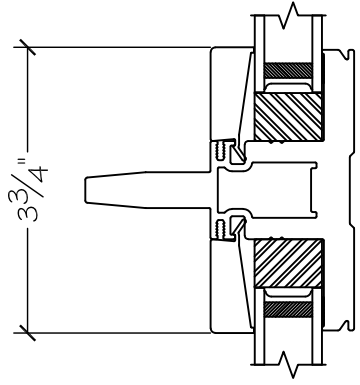

450 Delta Ave  
 Brea, Ca 92821  
 (714) 385-1202

Project:	File name: 1750 Section View - PW over PW - Retro Fin	Date: 20220901
Notes:	Layout: Horizontal Section View	Drawn by: J Johnson

Exterior

Interior

450 Delta Ave  
Brea, Ca 92821  
(714) 385-1202

Project:	File name: 1750 Section View - PW over PW - Retro Fin	Date: 20220901
Notes:	Layout: Vertical Section View	Drawn by: J Johnson