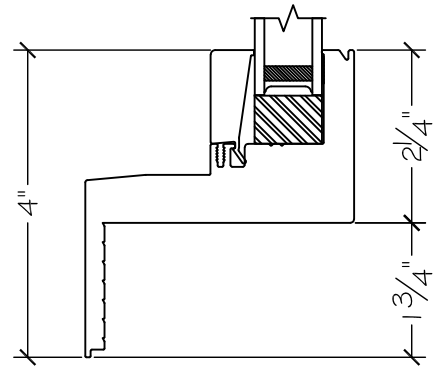

450 Delta Ave  
 Brea, Ca 92821  
 (714) 385-1202

Project:	File name: 1750 Section View - PW over PW - Retro Fin	Date: 20220901
Notes:	Layout: Horizontal Section View	Drawn by: J Johnson

Exterior

Interior

450 Delta Ave  
Brea, Ca 92821  
(714) 385-1202

Project:	File name: 1750 Section View - PW over PW - Retro Fin	Date: 20220901
Notes:	Layout: Vertical Section View	Drawn by: J Johnson