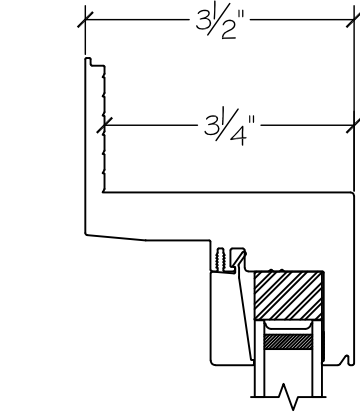

450 Delta Ave  
 Brea, Ca 92821  
 (714) 385-1202

Project:	File name: 1750 Section View - PW over PW - Retro Fin	Date: 20220901
Notes:	Layout: Horizontal Section View	Drawn by: J Johnson

Exterior

Interior

450 Delta Ave  
Brea, Ca 92821  
(714) 385-1202

Project:	File name: 1750 Section View - PW over PW - Retro Fin	Date: 20220901
Notes:	Layout: Vertical Section View	Drawn by: J Johnson