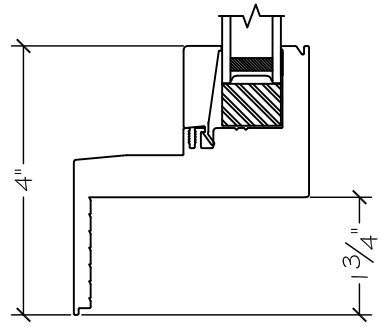

Notice: This document contains information proprietary to and is protected by copyright of Win-Dor Inc. and shall not be copied, disclosed to others, or used for any purpose other than that for which it is given, without the written permission of Win-Dor Inc.

450 Delta Ave
Brea, Ca 92821
(714) 385-1202

Project:	File name: 1750 Section View - RHC over PW - Retro Fin	Date: 20220831
Notes:	Layout: Vertical Section View	Drawn by: J Johnson