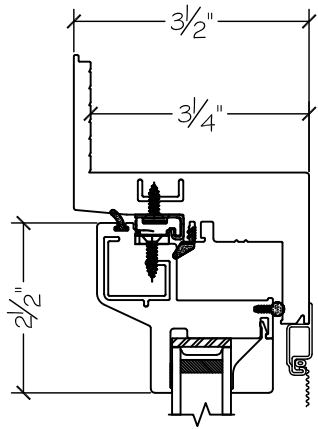

450 Delta Ave
Brea, Ca 92821
(714) 385-1202

| | | |
|----------|---|---------------------|
| Project: | File name: I 750 Section View - RHC over PW - Retro Fin | Date: 20220831 |
| Notes: | Layout: Horizontal Section View | Drawn by: J Johnson |

450 Delta Ave
Brea, Ca 92821
(714) 385-1202

| | | |
|----------|--|---------------------|
| Project: | File name: 1750 Section View - RHC over PW - Retro Fin | Date: 20220831 |
| Notes: | Layout: Vertical Section View | Drawn by: J Johnson |