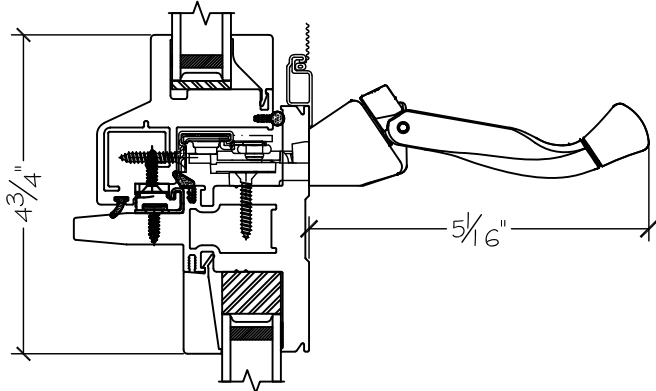

Notice: This document contains information proprietary to and is protected by copyright of Win-Dor Inc. and shall not be copied, disclosed to others, or used for any purpose other than that for which it is given, without the written permission of Win-Dor Inc.

450 Delta Ave
Brea, Ca 92821
(714) 385-1202

Project:	File name: 1750 Section View - RHC over PW - Retro Fin	Date: 20220831
Notes:	Layout: Vertical Section View	Drawn by: J Johnson