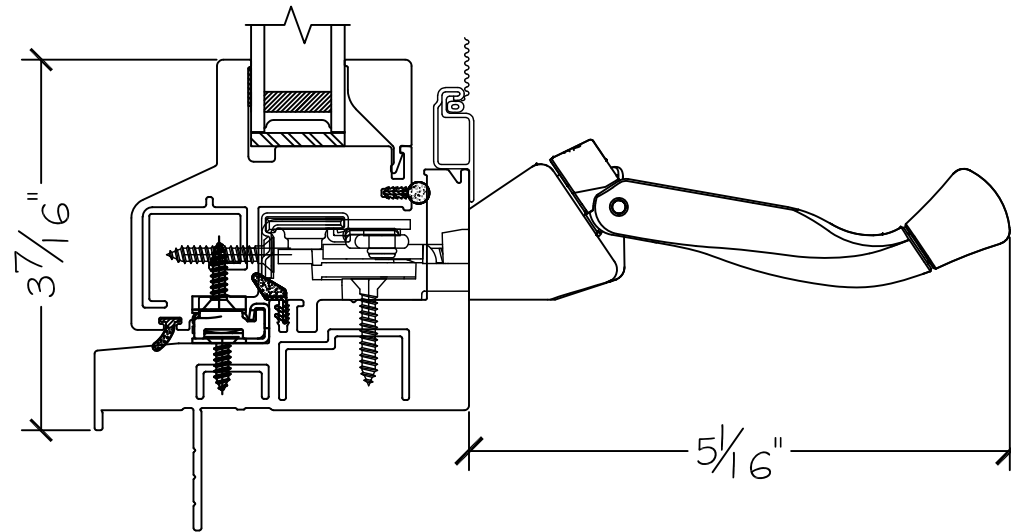

Exterior

Interior

Notice: This document contains information proprietary to and is protected by copyright of Win-Dor Inc. and shall not be copied, disclosed to others, or used for any purpose other than that for which it is given, without the written permission of Win-Dor Inc.

450 Delta Ave
Brea, Ca 92821
(714) 385-1202

Project:	File name: I 750 Section View - RHC - 1 inch Nail-fin	Date: 20200501
Notes:	Layout: Vertical Section View	Drawn by: J Johnson