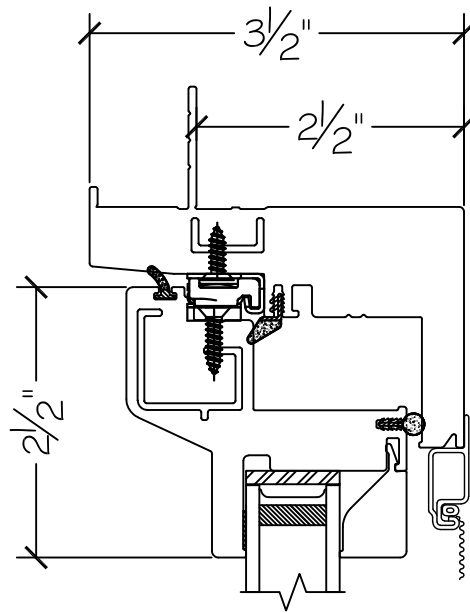

WINDOR
www.windorsystems.com

450 Delta Ave
Brea, Ca 92821
(714) 385-1202

Project:

File name: 1750 Section View - RHC - 1 inch Nail-fin

Date: 20200501

Notes:

Layout: Horizontal Section View

Drawn by: J Johnson

450 Delta Ave
Brea, Ca 92821
(714) 385-1202

| | | |
|----------|---|---------------------|
| Project: | File name: I 750 Section View - RHC - 1 inch Nail-fin | Date: 20200501 |
| Notes: | Layout: Vertical Section View | Drawn by: J Johnson |