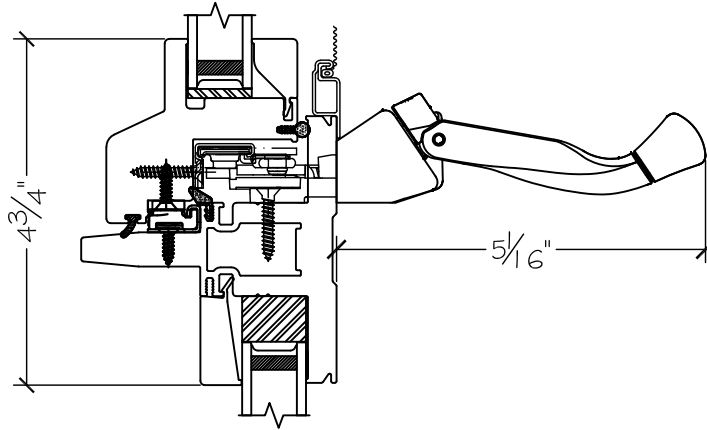

450 Delta Ave  
Brea, Ca 92821  
(714) 385-1202

Project:	File name: I 750 Section View - RHC RHC over PW - Retro Fin	Date: 20220831
Notes:	Layout: Horizontal Section View	Drawn by: J Johnson

Exterior

Interior

450 Delta Ave  
Brea, Ca 92821  
(714) 385-1202

Project:

File name: I 750 Section View - RHC RHC over PW - Retro Fin

Date: 20220831

Notes:

Layout: Vertical Section View

Drawn by: J Johnson