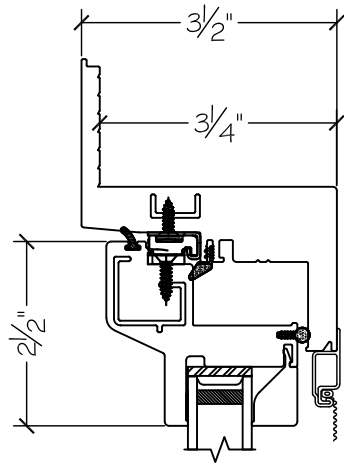

450 Delta Ave  
Brea, Ca 92821  
(714) 385-1202

Project:	File name: I 750 Section View - RHC RHC over PW - Retro Fin	Date: 20220831
Notes:	Layout: Horizontal Section View	Drawn by: J Johnson

Exterior

Interior

450 Delta Ave  
Brea, Ca 92821  
(714) 385-1202

Project:

File name: I 750 Section View - RHC RHC over PW - Retro Fin

Date: 20220831

Notes:

Layout: Vertical Section View

Drawn by: J Johnson