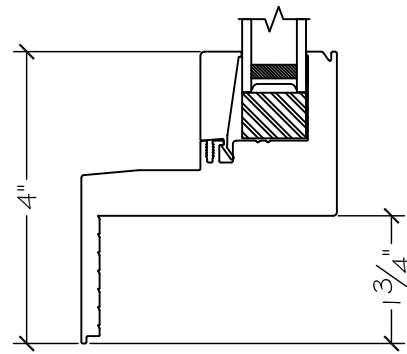

450 Delta Ave  
Brea, Ca 92821  
(714) 385-1202

Project:	File name: I 750 Section View - RHC RHC over PW - Retro Fin	Date: 20220831
Notes:	Layout: Horizontal Section View	Drawn by: J Johnson

Exterior

Interior

450 Delta Ave  
Brea, Ca 92821  
(714) 385-1202

Project:

File name: I 750 Section View - RHC RHC over PW - Retro Fin

Date: 20220831

Notes:

Layout: Vertical Section View

Drawn by: J Johnson