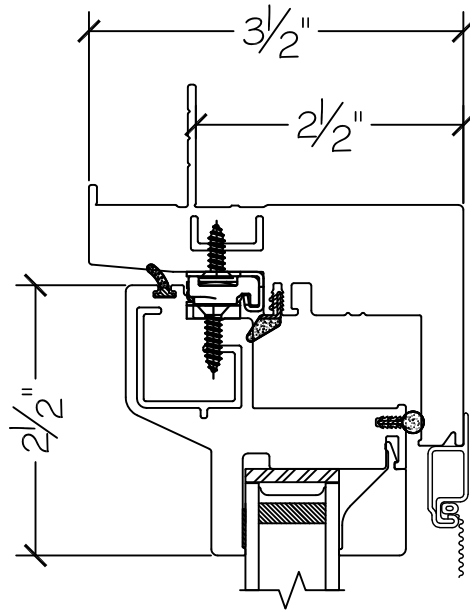

450 Delta Ave
Brea, Ca 92821
(714) 385-1202

Project:	File name: 1750 Section View - RHC RHC - 1 inch Nail-fin	Date: 20200423
Notes:	Layout: Horizontal Section View	Drawn by: J Johnson

Exterior

Interior

Notice: This document contains information proprietary to and is protected by copyright of Win-Dor Inc. and shall not be copied, disclosed to others, or used for any purpose other than that for which it is given, without the written permission of Win-Dor Inc.

450 Delta Ave
Brea, Ca 92821
(714) 385-1202

Project:

File name: I 750 Section View - RHC RHC - 1 inch Nail-fin

Date: 20200423

Notes:

Layout: Vertical Section View

Drawn by: J Johnson