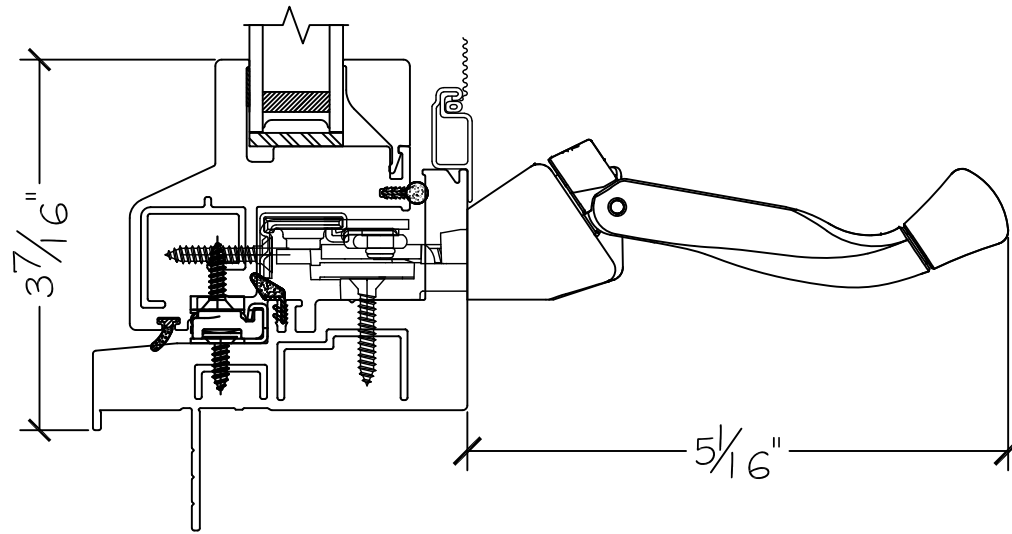

450 Delta Ave
Brea, Ca 92821
(714) 385-1202

Project:	File name: 1750 Section View - RHC RHC - 1 inch Nail-fin	Date: 20200423
Notes:	Layout: Horizontal Section View	Drawn by: J Johnson

Exterior

Interior

Notice: This document contains information proprietary to and is protected by copyright of Win-Dor Inc. and shall not be copied, disclosed to others, or used for any purpose other than that for which it is given, without the written permission of Win-Dor Inc.

450 Delta Ave
Brea, Ca 92821
(714) 385-1202

Project:

File name: I 750 Section View - RHC RHC - 1 inch Nail-fin

Date: 20200423

Notes:

Layout: Vertical Section View

Drawn by: J Johnson