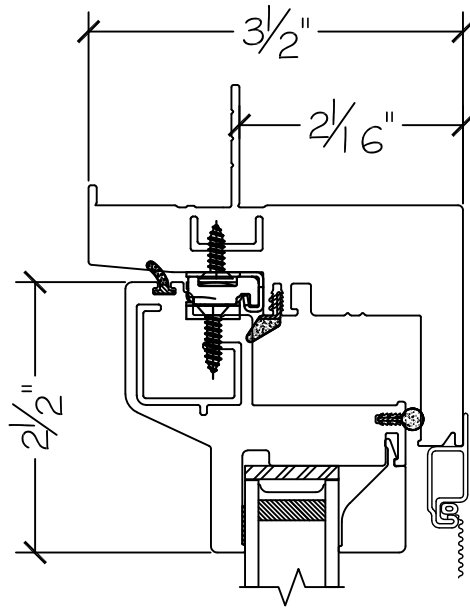

Exterior

Notice: This document contains information proprietary to and is protected by copyright of Win-Dor Inc. and shall not be copied, disclosed to others, or used for any purpose other than that for which it is given, without the written permission of Win-Dor Inc.

450 Delta Ave
Brea, Ca 92821
(714) 385-1202

Project:

File name: I 750 Section View - RHC RHC - 1.375 inch Nail-fin

Date: 20190816

Notes:

Layout: Vertical Section View

Drawn by: J Johnson