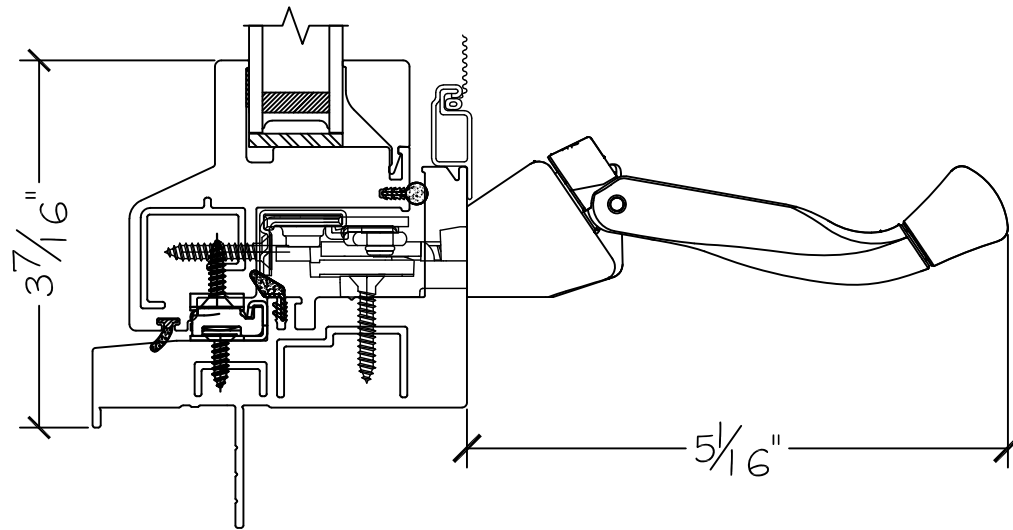

Exterior

Interior

Notice: This document contains information proprietary to and is protected by copyright of Win-Dor Inc. and shall not be copied, disclosed to others, or used for any purpose other than that for which it is given, without the written permission of Win-Dor Inc.

450 Delta Ave
Brea, Ca 92821
(714) 385-1202

Project:

File name: I 750 Section View - RHC RHC - 1.375 inch Nail-fin

Date: 20190816

Notes:

Layout: Vertical Section View

Drawn by: J Johnson