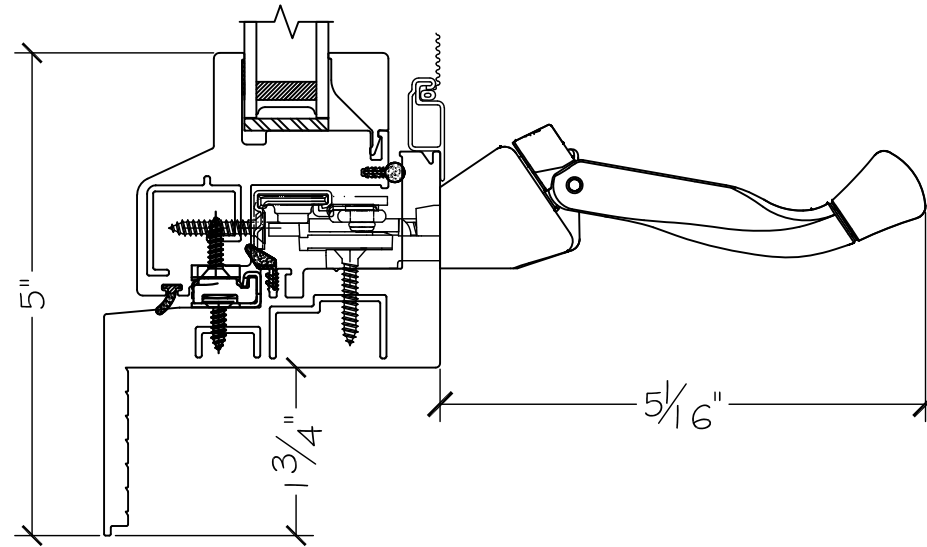

450 Delta Ave  
Brea, Ca 92821  
(714) 385-1202

Project:	File name: I 750 Section View - RHC RHC - Retro Fin	Date: 20220831
Notes:	Layout: Horizontal Section View	Drawn by: J Johnson

Exterior

Interior

Notice: This document contains information proprietary to and is protected by copyright of Win-Dor Inc. and shall not be copied, disclosed to others, or used for any purpose other than that for which it is given, without the written permission of Win-Dor Inc.

450 Delta Ave  
Brea, Ca 92821  
(714) 385-1202

Project:	File name: I 750 Section View - RHC RHC - Retro Fin	Date: 20220831
Notes:	Layout: Vertical Section View	Drawn by: J Johnson