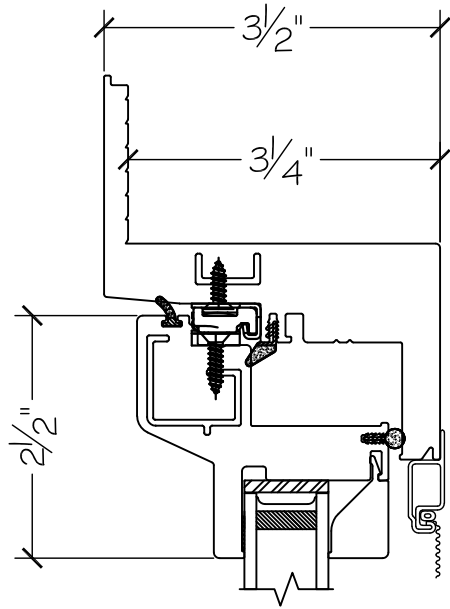

450 Delta Ave  
Brea, Ca 92821  
(714) 385-1202

Project:	File name: I 750 Section View - RHC RHC - Retro Fin	Date: 20220831
Notes:	Layout: Horizontal Section View	Drawn by: J Johnson

Exterior

Interior

Notice: This document contains information proprietary to and is protected by copyright of Win-Dor Inc. and shall not be copied, disclosed to others, or used for any purpose other than that for which it is given, without the written permission of Win-Dor Inc.

450 Delta Ave  
Brea, Ca 92821  
(714) 385-1202

Project:	File name: I 750 Section View - RHC RHC - Retro Fin	Date: 20220831
Notes:	Layout: Vertical Section View	Drawn by: J Johnson