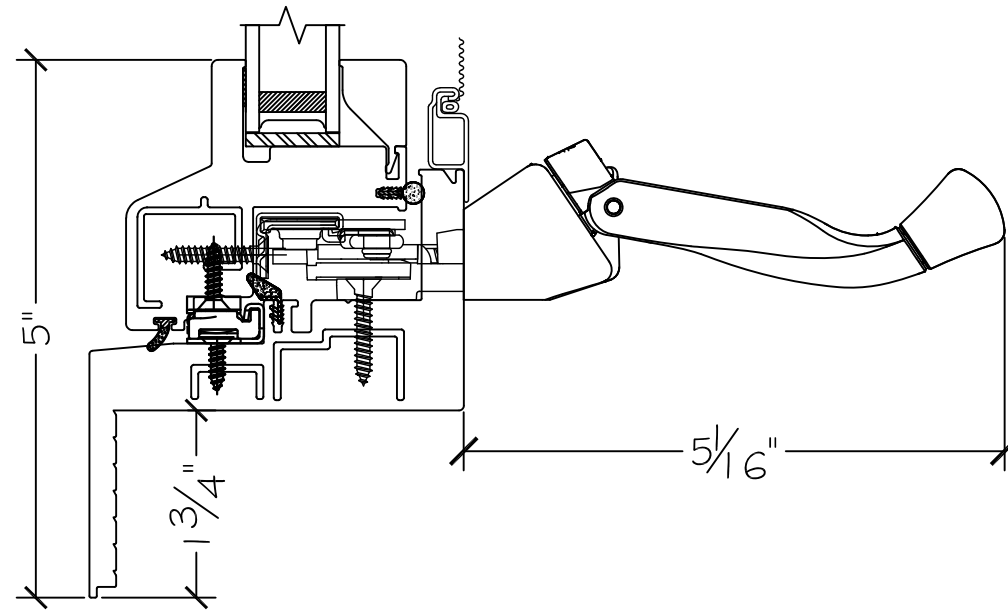

450 Delta Ave
Brea, Ca 92821
(714) 385-1202

Project:	File name: 1750 Section View - RHC RHC - Stucco Fin	Date: 20200427
Notes:	Layout: Horizontal Section View	Drawn by: J Johnson

Exterior

Interior

Notice: This document contains information proprietary to and is protected by copyright of Win-Dor Inc. and shall not be copied, disclosed to others, or used for any purpose other than that for which it is given, without the written permission of Win-Dor Inc.

450 Delta Ave
Brea, Ca 92821
(714) 385-1202

Project:

File name: I 750 Section View - RHC RHC - Stucco Fin

Date: 20200427

Notes:

Layout: Vertical Section View

Drawn by: J Johnson