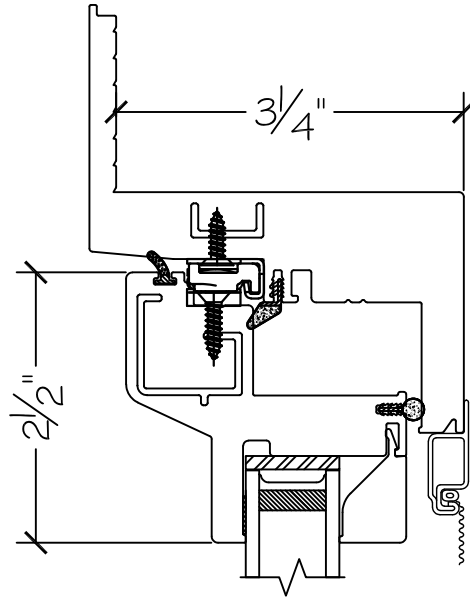

450 Delta Ave
Brea, Ca 92821
(714) 385-1202

Project:	File name: 1750 Section View - RHC RHC - Stucco Fin	Date: 20200427
Notes:	Layout: Horizontal Section View	Drawn by: J Johnson

Exterior

Interior

Notice: This document contains information proprietary to and is protected by copyright of Win-Dor Inc. and shall not be copied, disclosed to others, or used for any purpose other than that for which it is given, without the written permission of Win-Dor Inc.

450 Delta Ave
Brea, Ca 92821
(714) 385-1202

Project:

File name: I 750 Section View - RHC RHC - Stucco Fin

Date: 20200427

Notes:

Layout: Vertical Section View

Drawn by: J Johnson