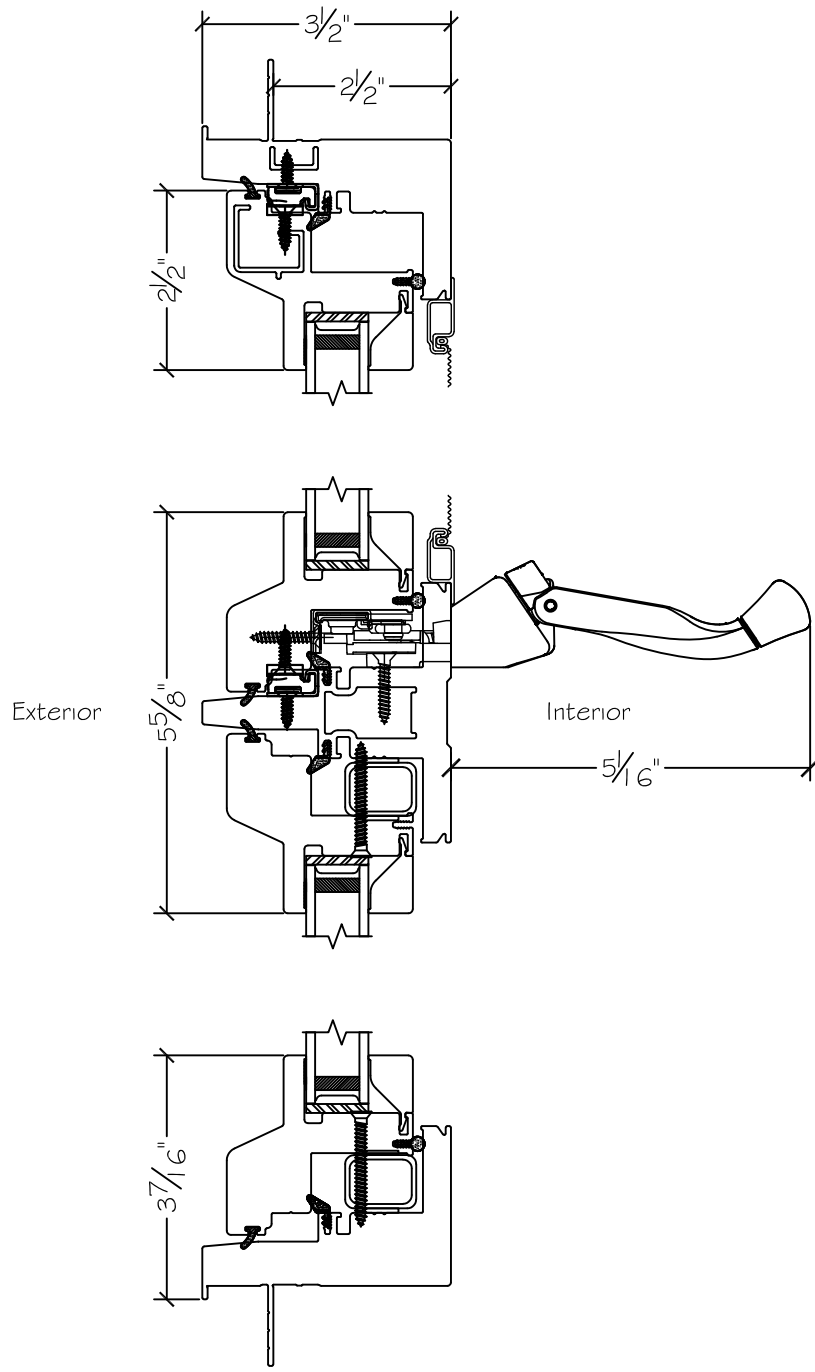

Notice: This document contains information proprietary to and is protected by copyright of Win-Dor Inc. and shall not be copied, disclosed to others, or used for any purpose other than that for which it is given, without the written permission of Win-Dor Inc.

450 Delta Ave
Brea, Ca 92821
(714) 385-1202

Project:	File name: I 750 Section View - RHC RHC over FC - 1 inch Nail-fin	Date: 20190816
Notes:	Layout: Vertical Section View	Drawn by: J Johnson