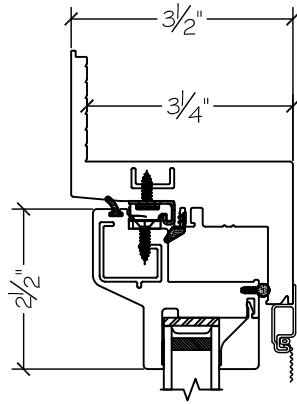

450 Delta Ave
 Brea, Ca 92821
 (714) 385-1202

Project:	File name: I 750 Section View - RHC RHC over FC - Retro Fin	Date: 20220831
Notes:	Layout: Horizontal Section View	Drawn by: J Johnson

Exterior

Interior

450 Delta Ave
Brea, Ca 92821
(714) 385-1202

Project:	File name: I 750 Section View - RHC RHC over FC - Retro Fin	Date: 20220831
Notes:	Layout: Vertical Section View	Drawn by: J Johnson