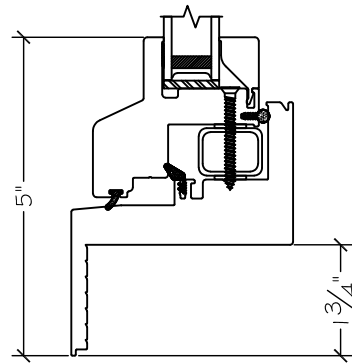

450 Delta Ave
 Brea, Ca 92821
 (714) 385-1202

Project:	File name: I 750 Section View - RHC RHC over FC - Retro Fin	Date: 20220831
Notes:	Layout: Horizontal Section View	Drawn by: J Johnson

Exterior

Interior

450 Delta Ave
Brea, Ca 92821
(714) 385-1202

Project:	File name: I 750 Section View - RHC RHC over FC - Retro Fin	Date: 20220831
Notes:	Layout: Vertical Section View	Drawn by: J Johnson