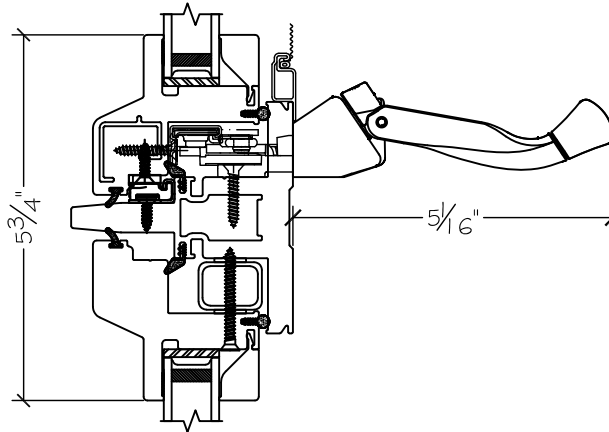

450 Delta Ave
 Brea, Ca 92821
 (714) 385-1202

Project:	File name: I 750 Section View - RHC RHC over FC - Retro Fin	Date: 20220831
Notes:	Layout: Horizontal Section View	Drawn by: J Johnson

Exterior

Interior

450 Delta Ave
Brea, Ca 92821
(714) 385-1202

Project:	File name: I 750 Section View - RHC RHC over FC - Retro Fin	Date: 20220831
Notes:	Layout: Vertical Section View	Drawn by: J Johnson