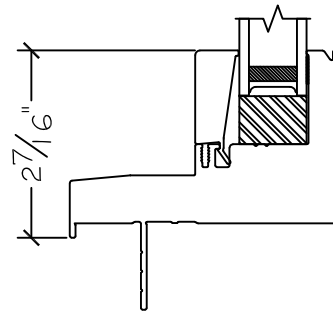

WINDOR
www.windorsystems.com

450 Delta Ave
Brea, Ca 92821
(714) 385-1202

Project:

File name: 1750 Section View - RHC RHC over PW - 1 inch Nail-fin

Date: 20190819

Notes:

Layout: Horizontal Section View

Drawn by: J Johnson

450 Delta Ave
Brea, Ca 92821
(714) 385-1202

Project:	File name: I 750 Section View - RHC RHC over PW - 1 inch Nail-fin	Date: 20190819
Notes:	Layout: Vertical Section View	Drawn by: J Johnson