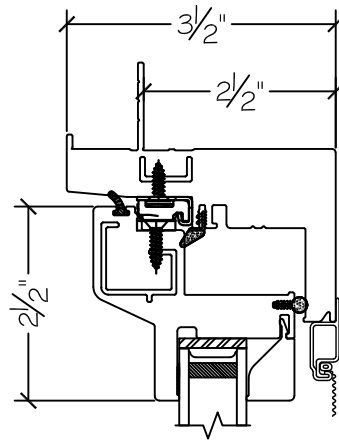

WINDOR
www.windorsystems.com

450 Delta Ave
Brea, Ca 92821
(714) 385-1202

Project:

File name: 1750 Section View - RHC RHC over PW - 1 inch Nail-fin

Date: 20190819

Notes:

Layout: Horizontal Section View

Drawn by: J Johnson

450 Delta Ave
Brea, Ca 92821
(714) 385-1202

Project:	File name: I 750 Section View - RHC RHC over PW - 1 inch Nail-fin	Date: 20190819
Notes:	Layout: Vertical Section View	Drawn by: J Johnson