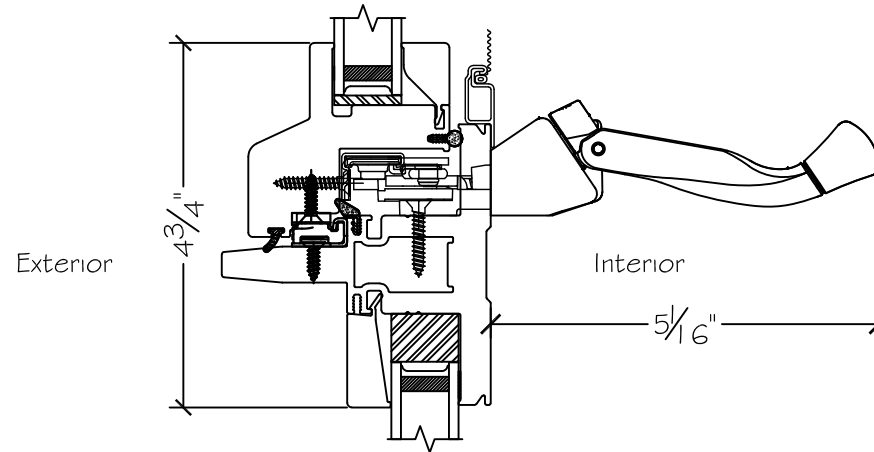

WINDOR
www.windorsystems.com

450 Delta Ave
Brea, Ca 92821
(714) 385-1202

Project:

File name: 1750 Section View - RHC RHC over PW - 1 inch Nail-fin

Date: 20190819

Notes:

Layout: Horizontal Section View

Drawn by: J Johnson

450 Delta Ave
Brea, Ca 92821
(714) 385-1202

Project:	File name: I 750 Section View - RHC RHC over PW - 1 inch Nail-fin	Date: 20190819
Notes:	Layout: Vertical Section View	Drawn by: J Johnson