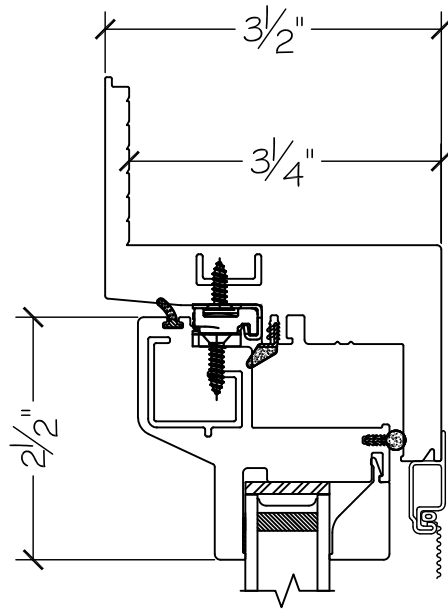

Project:	File name: I 750 Section View - RHC - Retro Fin	Date: 20220831
Notes:	Layout: Horizontal Section View	Drawn by: J Johnson

Exterior

Interior

Notice: This document contains information proprietary to and is protected by copyright of Win-Dor Inc. and shall not be copied, disclosed to others, or used for any purpose other than that for which it is given, without the written permission of Win-Dor Inc.

450 Delta Ave
Brea, Ca 92821
(714) 385-1202

Project:

File name: I750 Section View - RHC - Retro Fin

Date: 20220831

Notes:

Layout: Vertical Section View

Drawn by: J Johnson