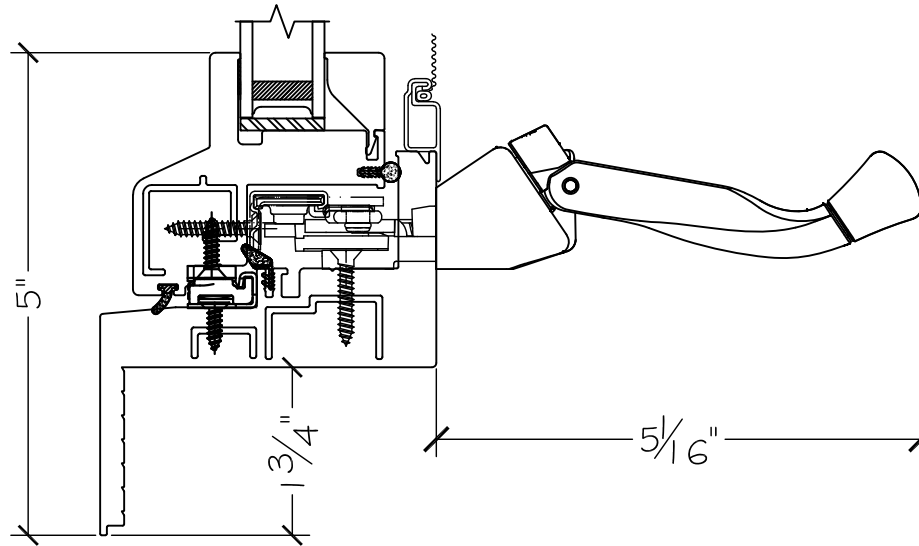

Project:	File name: I 750 Section View - RHC - Retro Fin	Date: 20220831
Notes:	Layout: Horizontal Section View	Drawn by: J Johnson

Exterior

Interior

Notice: This document contains information proprietary to and is protected by copyright of Win-Dor Inc. and shall not be copied, disclosed to others, or used for any purpose other than that for which it is given, without the written permission of Win-Dor Inc.

450 Delta Ave
Brea, Ca 92821
(714) 385-1202

Project:

File name: I750 Section View - RHC - Retro Fin

Date: 20220831

Notes:

Layout: Vertical Section View

Drawn by: J Johnson