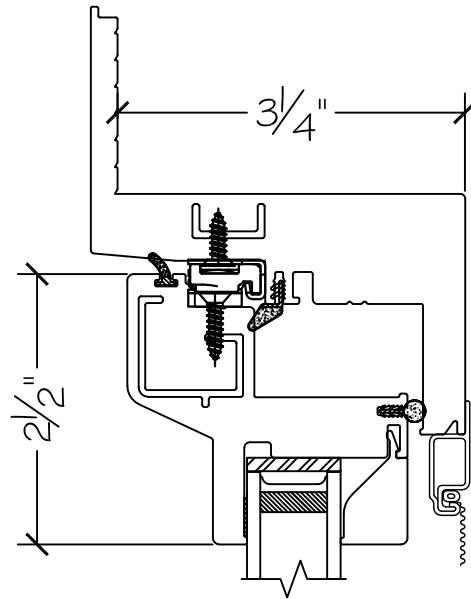

450 Delta Ave  
 Brea, Ca 92821  
 (714) 385-1202

Project:	File name: 1750 Section View - RHC - Stucco Fin	Date: 20190816
Notes:	Layout: Horizontal Section View	Drawn by: J Johnson

Exterior

Interior

Notice: This document contains information proprietary to and is protected by copyright of Win-Dor Inc. and shall not be copied, disclosed to others, or used for any purpose other than that for which it is given, without the written permission of Win-Dor Inc.

**WINDOR**  
www.windorsystems.com

450 Delta Ave  
Brea, Ca 92821  
(714) 385-1202

Project:

File name: I750 Section View - RHC - Stucco Fin

Date: 20190816

Notes:

Layout: Vertical Section View

Drawn by: J Johnson