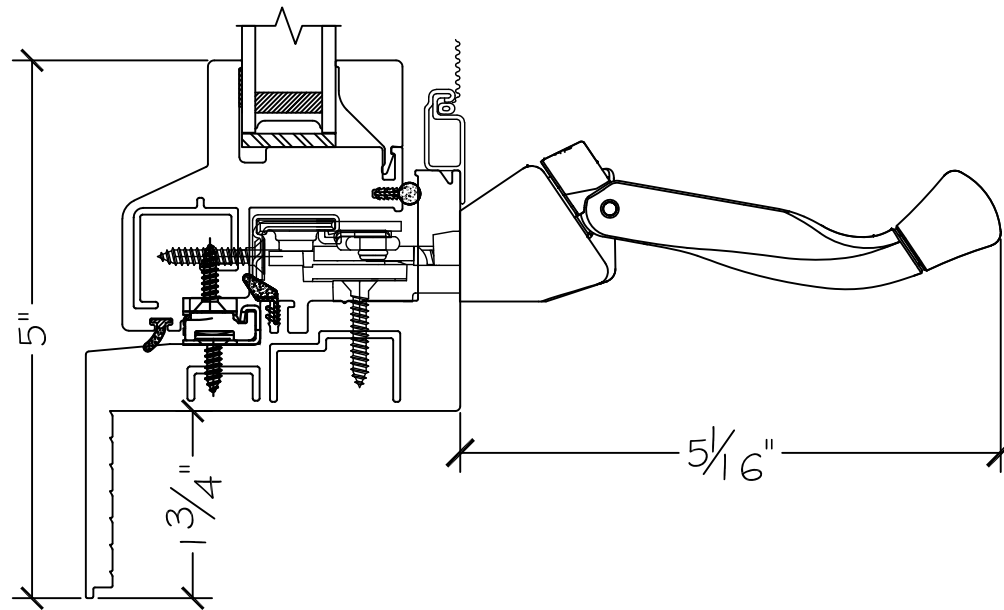

450 Delta Ave  
 Brea, Ca 92821  
 (714) 385-1202

Project:	File name: 1750 Section View - RHC - Stucco Fin	Date: 20190816
Notes:	Layout: Horizontal Section View	Drawn by: J Johnson

Exterior

Interior

Notice: This document contains information proprietary to and is protected by copyright of Win-Dor Inc. and shall not be copied, disclosed to others, or used for any purpose other than that for which it is given, without the written permission of Win-Dor Inc.

**WINDOR**  
www.windorsystems.com

450 Delta Ave  
Brea, Ca 92821  
(714) 385-1202

Project:

File name: I750 Section View - RHC - Stucco Fin

Date: 20190816

Notes:

Layout: Vertical Section View

Drawn by: J Johnson