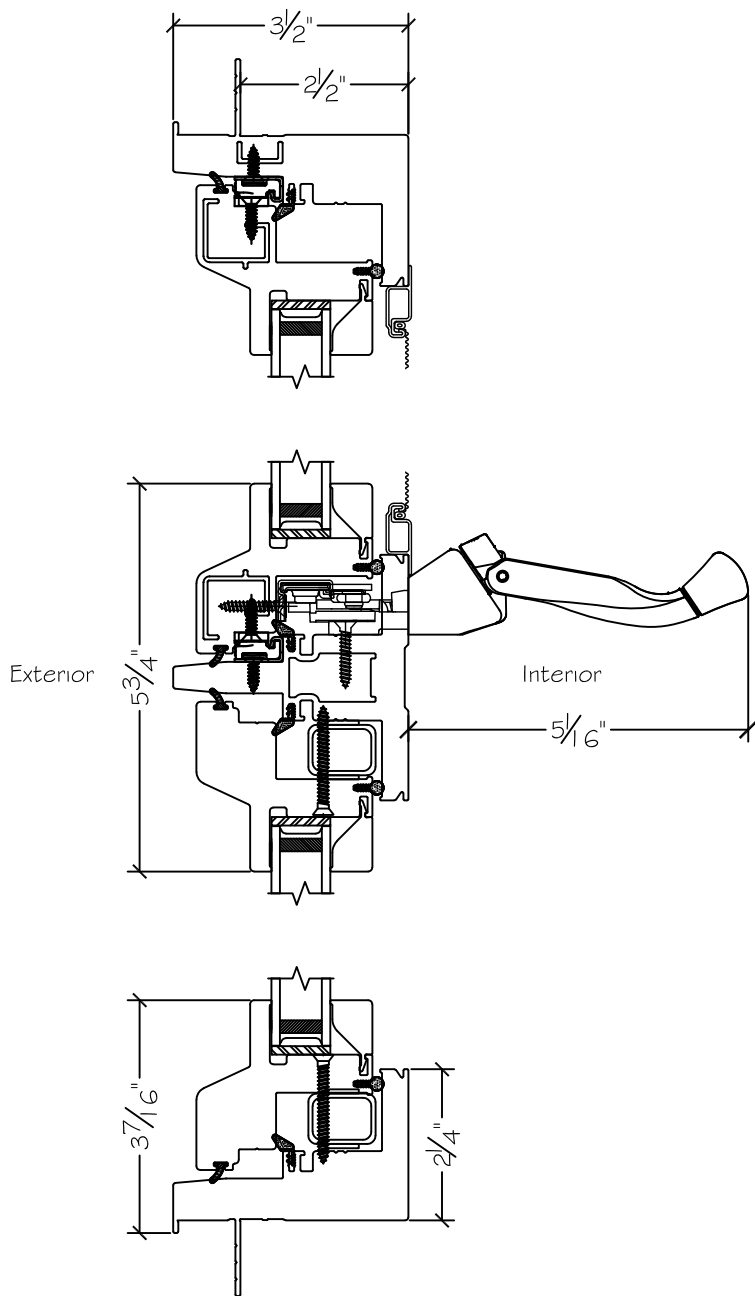

450 Delta Ave
 Brea, Ca 92821
 (714) 385-1202

Project:	File name: I 750 Section View - RHC over FC - 1 inch Nail-fin	Date: 20190819
Notes:	Layout: Horizontal Section View	Drawn by: J Johnson

Notice: This document contains information proprietary to and is protected by copyright of Win-Dor Inc. and shall not be copied, disclosed to others, or used for any purpose other than that for which it is given, without the written permission of Win-Dor Inc.

450 Delta Ave
 Brea, Ca 92821
 (714) 385-1202

Project:

File name: I 750 Section View - RHC over FC - 1 inch Nail-fin

Date: 20190819

Notes:

Layout: Vertical Section View

Drawn by: J Johnson