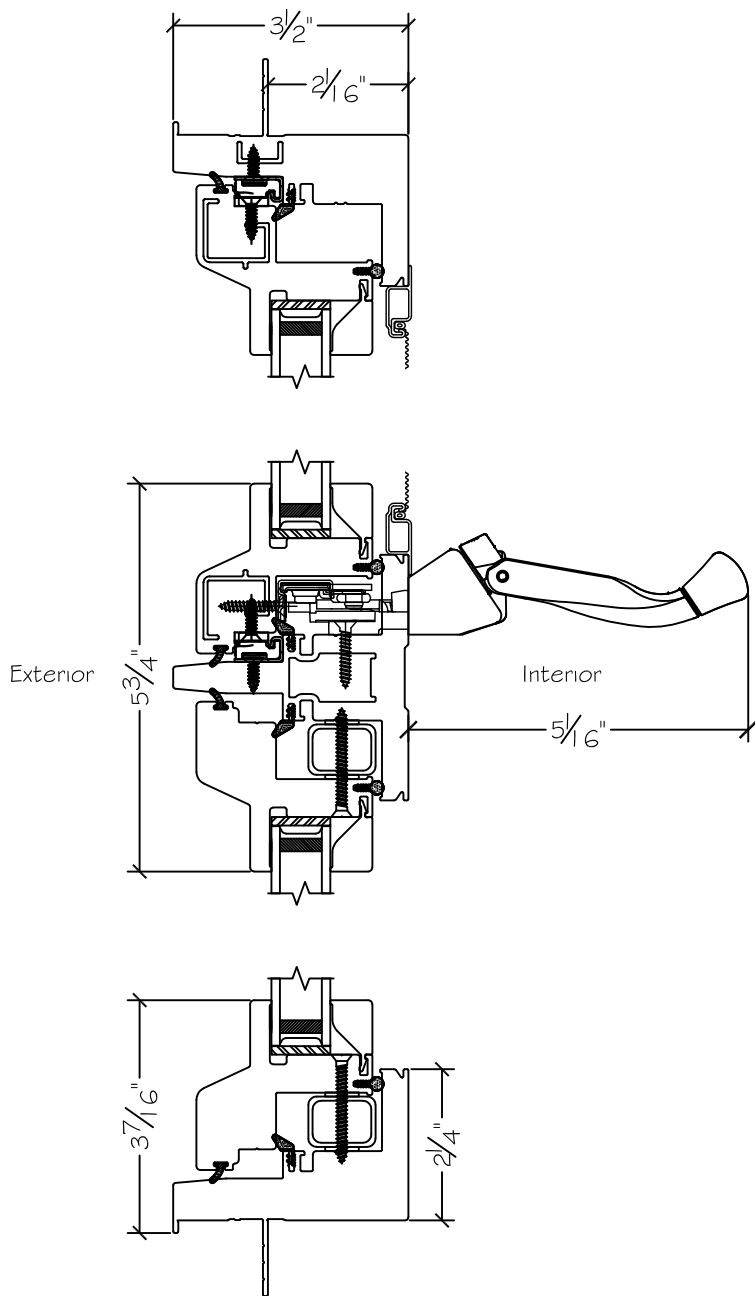

Project:	File name: 1750 Section View - RHC over FC - 1.375 inch Nail-fin	Date: 20190820
Notes:	Layout: Horizontal Section View	Drawn by: J Johnson

Notice: This document contains information proprietary to and is protected by copyright of Win-Dor Inc. and shall not be copied, disclosed to others, or used for any purpose other than that for which it is given, without the written permission of Win-Dor Inc.

450 Delta Ave
Brea, Ca 92821
(714) 385-1202

Project:	File name: I 750 Section View - RHC over FC - 1.375 inch Nail-fin	Date: 20190820
Notes:	Layout: Vertical Section View	Drawn by: J Johnson