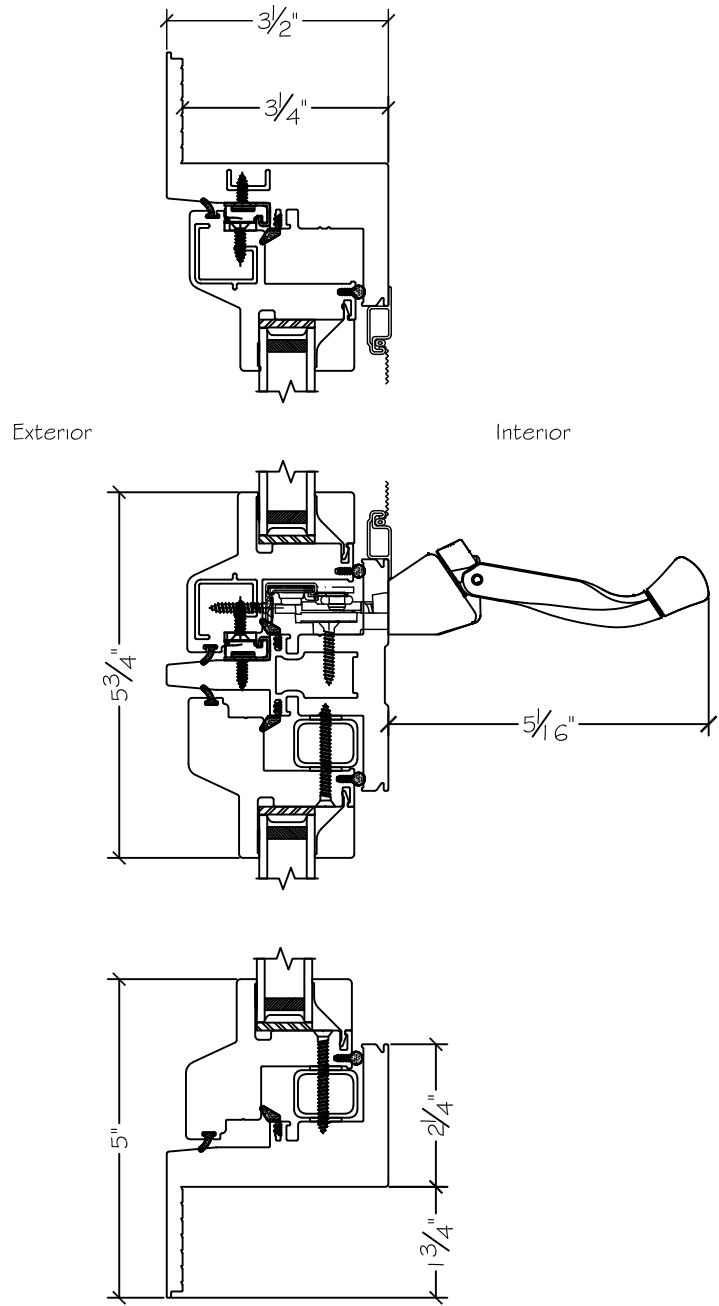

450 Delta Ave
Brea, Ca 92821
(714) 385-1202

Project:	File name: I 750 Section View - RHC over FC - Retro Fin	Date: 20220831
Notes:	Layout: Horizontal Section View	Drawn by: J Johnson

Notice: This document contains information proprietary to and is protected by copyright of Win-Dor Inc. and shall not be copied, disclosed to others, or used for any purpose other than that for which it is given, without the written permission of Win-Dor Inc.

450 Delta Ave
 Brea, Ca 92821
 (714) 385-1202

Project:	File name: I 750 Section View - RHC over FC - Retro Fin	Date: 20220831
Notes:	Layout: Vertical Section View	Drawn by: J Johnson