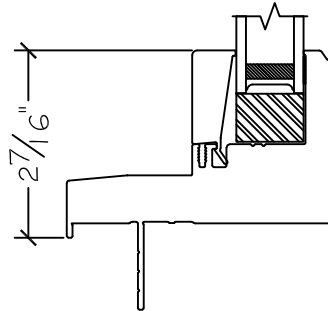

Project:	File name: I 750 Section View - RHC over PW - 1 inch Nail-fin	Date: 20190826
Notes:	Layout: Horizontal Section View	Drawn by: J Johnson

Exterior

Notice: This document contains information proprietary to and is protected by copyright of Win-Dor Inc. and shall not be copied, disclosed to others, or used for any purpose other than that for which it is given, without the written permission of Win-Dor Inc.

450 Delta Ave
Brea, Ca 92821
(714) 385-1202

Project:	File name: I 750 Section View - RHC over PW - 1 inch Nail-fin	Date: 20190826
Notes:	Layout: Vertical Section View	Drawn by: J Johnson