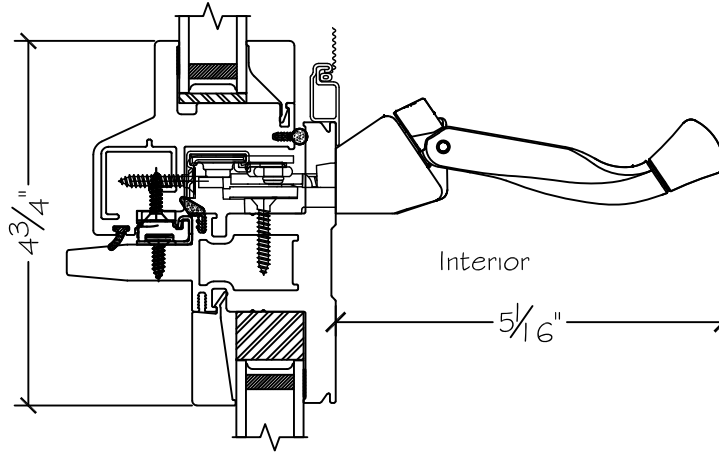

Project:	File name: I 750 Section View - RHC over PW - 1 inch Nail-fin	Date: 20190826
Notes:	Layout: Horizontal Section View	Drawn by: J Johnson

Exterior

Notice: This document contains information proprietary to and is protected by copyright of Win-Dor Inc. and shall not be copied, disclosed to others, or used for any purpose other than that for which it is given, without the written permission of Win-Dor Inc.

450 Delta Ave
Brea, Ca 92821
(714) 385-1202

Project:	File name: I 750 Section View - RHC over PW - 1 inch Nail-fin	Date: 20190826
Notes:	Layout: Vertical Section View	Drawn by: J Johnson