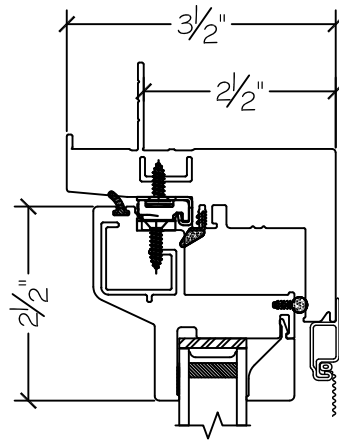

Project:	File name: I 750 Section View - RHC over PW - 1 inch Nail-fin	Date: 20190826
Notes:	Layout: Horizontal Section View	Drawn by: J Johnson

Exterior

Notice: This document contains information proprietary to and is protected by copyright of Win-Dor Inc. and shall not be copied, disclosed to others, or used for any purpose other than that for which it is given, without the written permission of Win-Dor Inc.

450 Delta Ave
Brea, Ca 92821
(714) 385-1202

Project:	File name: I 750 Section View - RHC over PW - 1 inch Nail-fin	Date: 20190826
Notes:	Layout: Vertical Section View	Drawn by: J Johnson