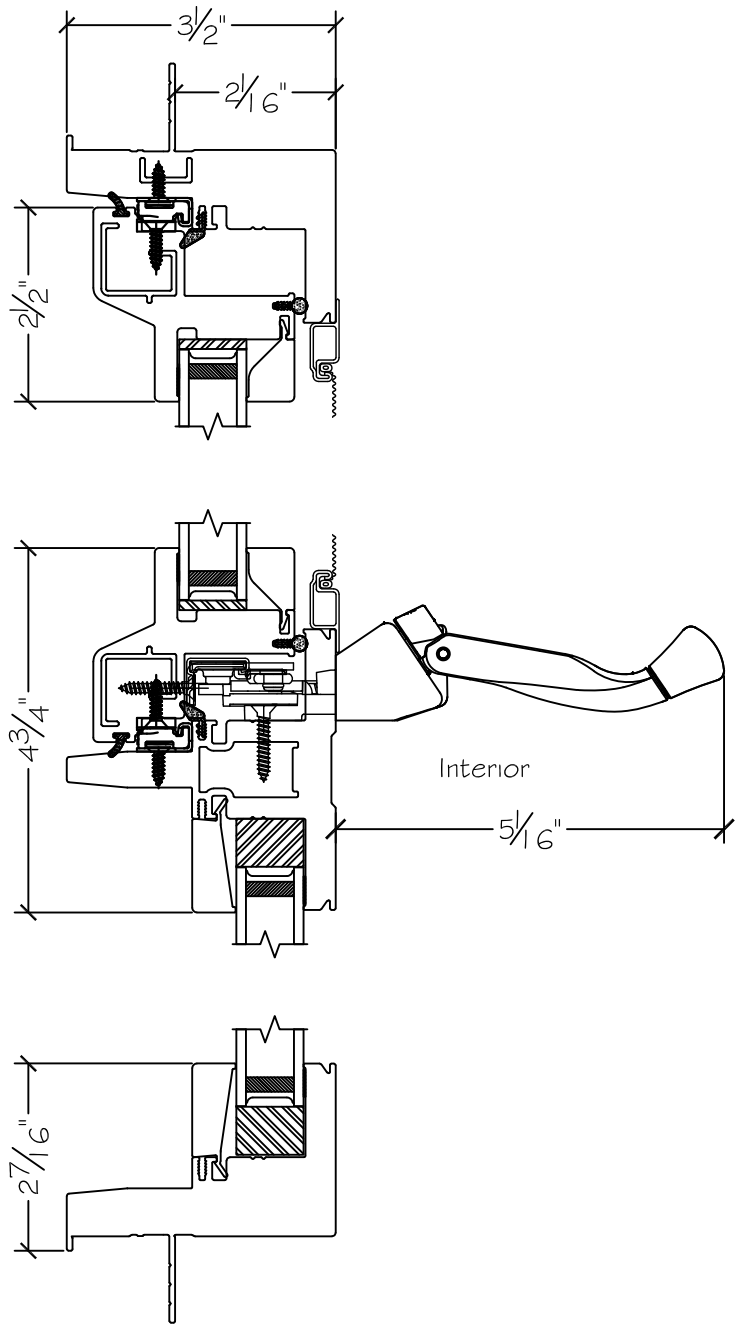

450 Delta Ave  
Brea, Ca 92821  
(714) 385-1202

Project:	File name: 1750 Section View - RHC over PW - 1.375 inch	Date: 2019-08-16
Notes:	Layout: Horizontal Section View	Drawn by: J Johnson

Exterior

Notice: This document contains information proprietary to and is protected by copyright of Win-Dor Inc. and shall not be copied, disclosed to others, or used for any purpose other than that for which it is given, without the written permission of Win-Dor Inc.

450 Delta Ave  
Brea, Ca 92821  
(714) 385-1202

Project:	File name: I 750 Section View - RHC over PW - 1.375 inch Nail-fin	Date: 20190816
Notes:	Layout: Vertical Section View	Drawn by: J Johnson