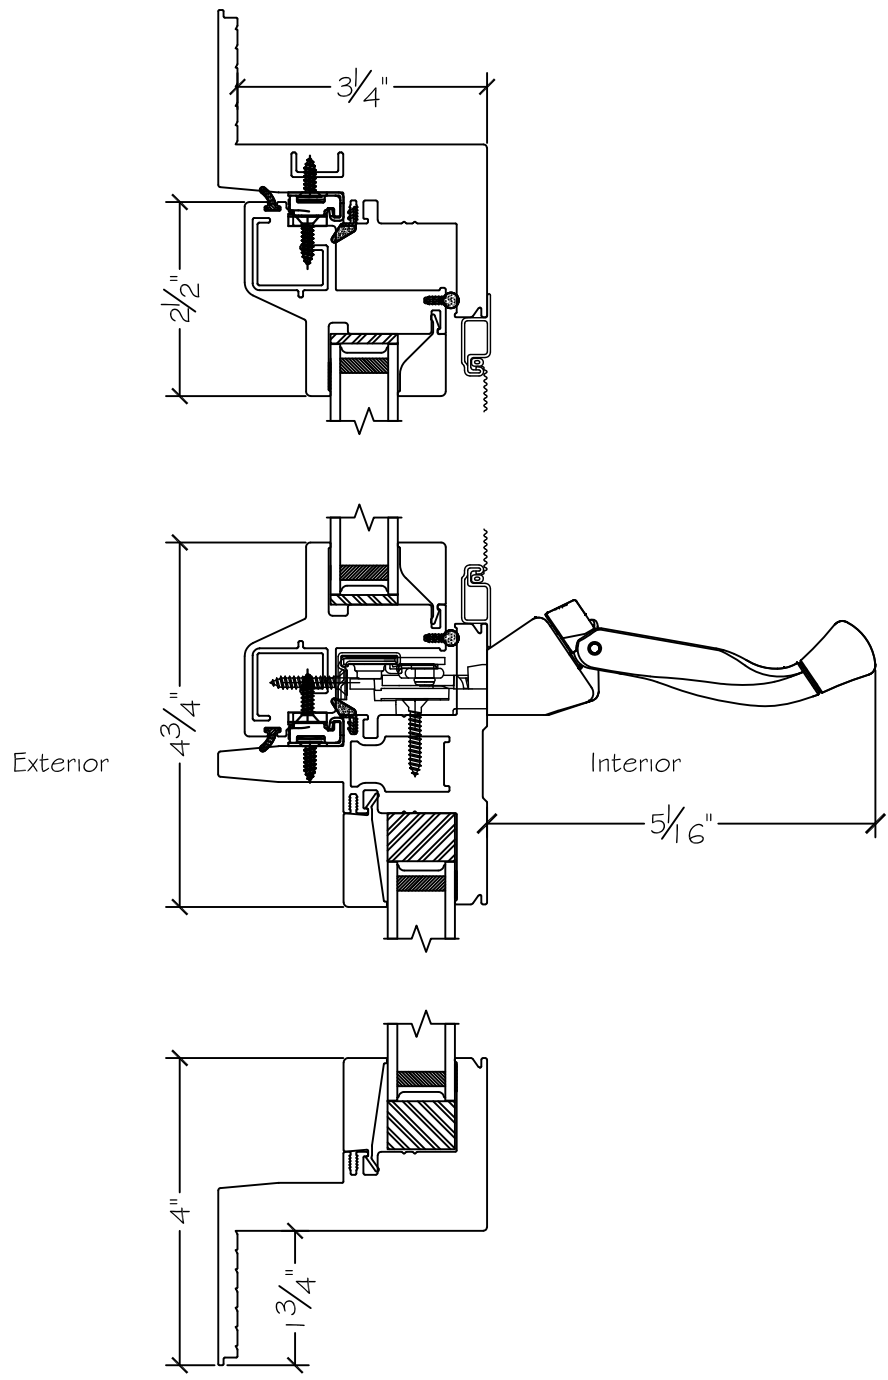

450 Delta Ave
 Brea, Ca 92821
 (714) 385-1202

Project:	File name: I 750 Section View - RHC over PW - Stucco Fin	Date: 20200428
Notes:	Layout: Horizontal Section View	Drawn by: J Johnson

Notice: This document contains information proprietary to and is protected by copyright of Win-Dor Inc. and shall not be copied, disclosed to others, or used for any purpose other than that for which it is given, without the written permission of Win-Dor Inc.

450 Delta Ave
 Brea, Ca 92821
 (714) 385-1202

Project:	File name: I 750 Section View - RHC over PW - Stucco Fin	Date: 20200428
Notes:	Layout: Vertical Section View	Drawn by: J Johnson