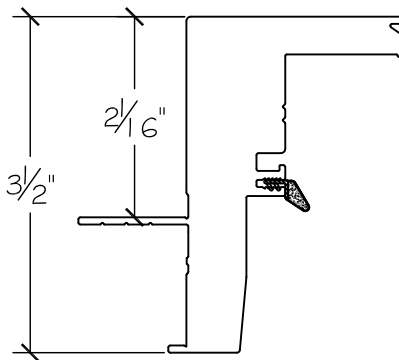

1750 Series Awning Window

Win-Dor's 1750 series comes standard with welded uPVC frame and has a depth of 3 1/2". Nail-fin comes in a standard vinyl 1" and 1 3/8" setback.

1 Inch Nail-fin

1 3/8 Inch Nail-fin