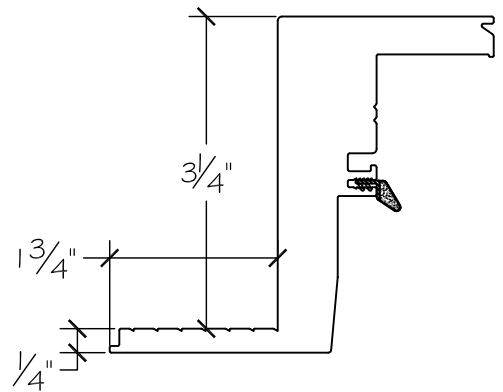

1750 Series Awning Window

Win-Dor's 1750 series comes standard with welded uPVC frame and has a depth of 3 1/2". Nail-fin comes in a standard vinyl 1" and 1 3/8" setback.

1 Inch Nail-fin

1 3/8 Inch Nail-fin