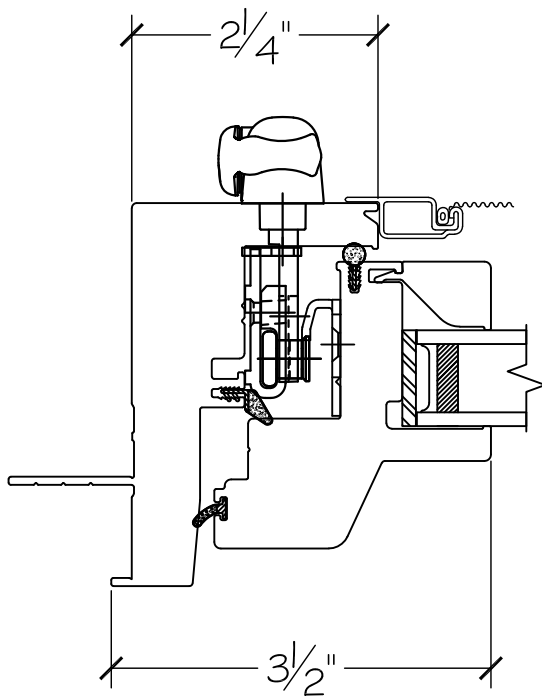

1750 Series Awning Window

Win-Dor's 1750 series comes standard with welded uPVC frame and has a depth of 3 1/2". Nail-fin comes in a standard vinyl 1" and 1 3/8" setback.

1 Inch Nail-fin

1 3/8 Inch Nail-fin

Interior

Exterior