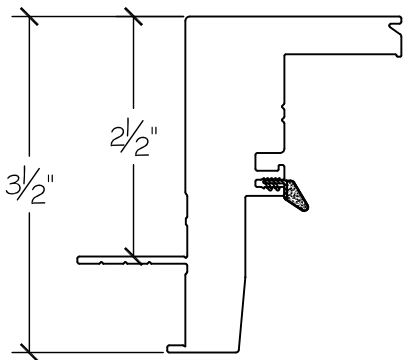

1750 Series Awning Window

Win-Dor's 1750 series comes standard with welded uPVC frame and has a depth of 3 1/2". Nail-fin comes in a standard vinyl 1" and 1 3/8" setback.

1 Inch Nail-fin

1 3/8 Inch Nail-fin