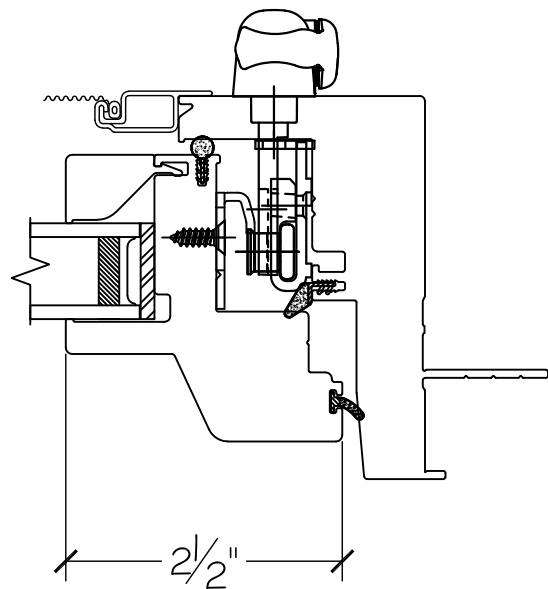

1750 Series Awning Window

Win-Dor's 1750 series comes standard with welded uPVC frame and has a depth of 3 1/2". Nail-fin comes in a standard vinyl 1" and 1 3/8" setback.

1 Inch Nail-fin

1 3/8 Inch Nail-fin

Interior

Exterior