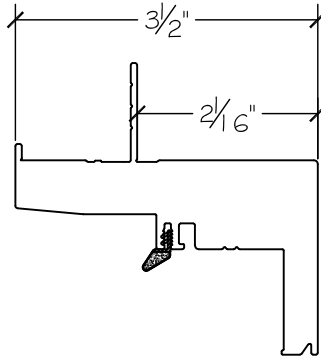

Vertical Section View

1750 Series Awning Window

Win-Dor's 1750 series comes standard with welded uPVC frame and has a depth of $3\frac{1}{2}$ ". Nail-fin comes in a standard vinyl 1 " and $1\frac{3}{8}$ " setback.

1 Inch Nail-fin

1 3/8 Inch Nail-fin

Retro Fin