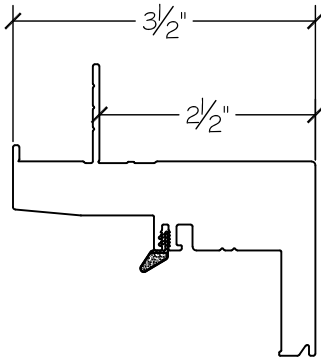

Vertical Section View

1750 Series Awning Window

Win-Dor's 1750 series comes standard with welded uPVC frame and has a depth of $3\frac{1}{2}$ ". Nail-fin comes in a standard vinyl 1 " and $1\frac{3}{8}$ " setback.

1 Inch Nail-fin

1 3/8 Inch Nail-fin

Retro Fin