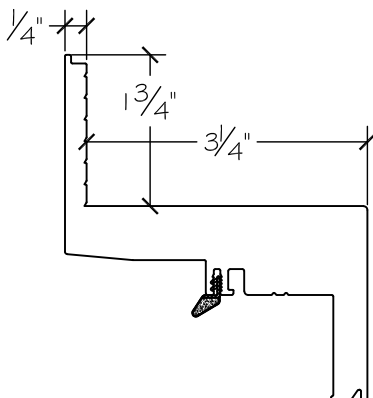

Vertical Section View

1750 Series Awning Window

Win-Dor's 1750 series comes standard with welded uPVC frame and has a depth of $3\frac{1}{2}$ ". Nail-fin comes in a standard vinyl 1 " and $1\frac{3}{8}$ " setback.

1 Inch Nail-fin

1 3/8 Inch Nail-fin

Retro Fin