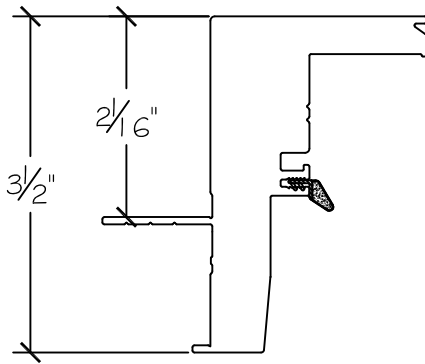

1750 Series Casement Window

Win-Dor's 1750 series comes standard with welded uPVC frame and has a depth of 3 1/2". Nail-fin comes in a standard vinyl 1" and 1 3/8" setback.

1 Inch Nail-fin

1 3/8 Inch Nail-fin

Retro Fin

Horizontal Section View