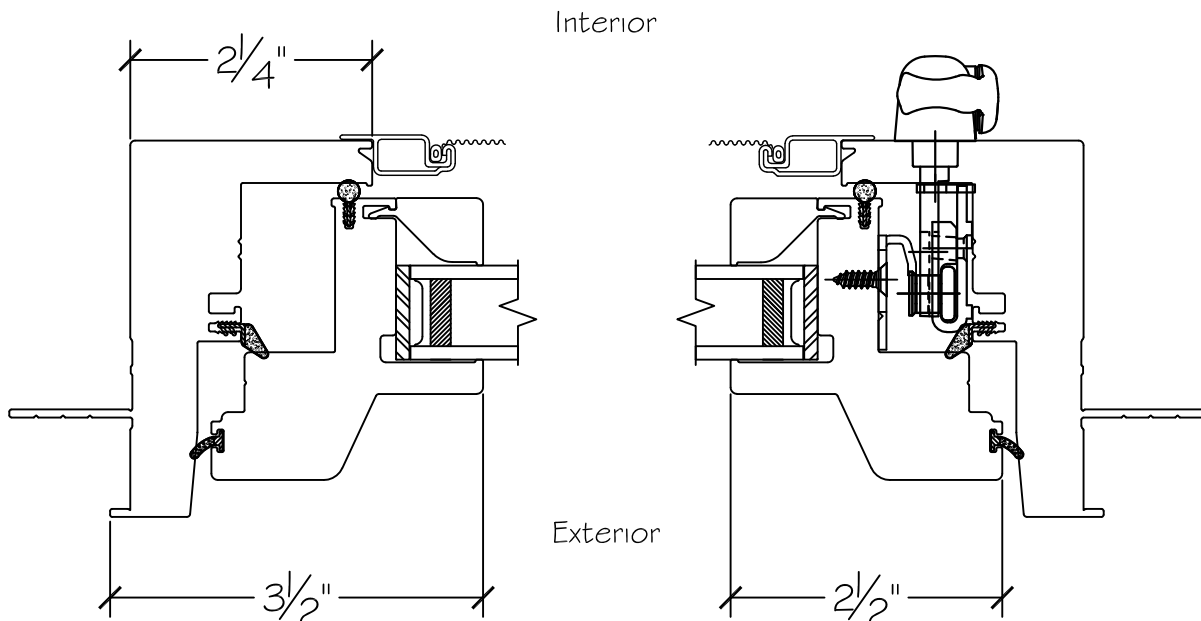

1750 Series Casement Window

Win-Dor's 1750 series comes standard with welded uPVC frame and has a depth of 3 1/2". Nail-fin comes in a standard vinyl 1" and 1 3/8" setback.

1 Inch Nail-fin

1 3/8 Inch Nail-fin

Retro Fin

Horizontal Section View