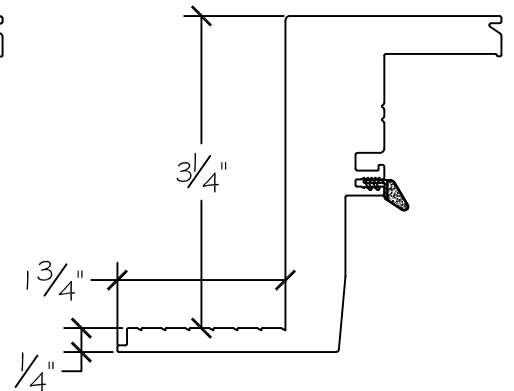

1750 Series Casement Window

Win-Dor's 1750 series comes standard with welded uPVC frame and has a depth of 3 1/2". Nail-fin comes in a standard vinyl 1" and 1 3/8" setback.

1 Inch Nail-fin

1 3/8 Inch Nail-fin

Retro Fin

Horizontal Section View