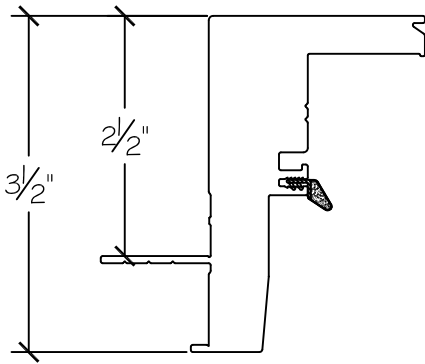

1750 Series Casement Window

Win-Dor's 1750 series comes standard with welded uPVC frame and has a depth of 3 1/2". Nail-fin comes in a standard vinyl 1" and 1 3/8" setback.

1 Inch Nail-fin

1 3/8 Inch Nail-fin

Retro Fin

Horizontal Section View