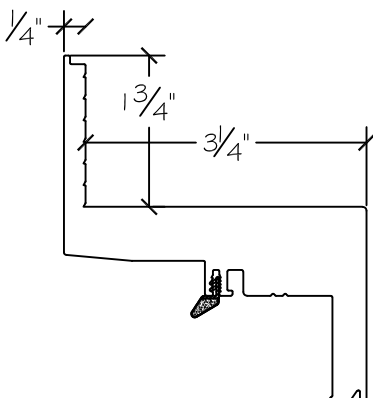

1750 Series Casement Window

Win-Dor's 1750 series comes standard with welded uPVC frame and has a depth of $3\frac{1}{2}$ ". Nail-fin comes in a standard vinyl 1" and $1\frac{3}{8}$ " setback.

1 Inch Nail-fin

1 3/8 Inch Nail-fin

Retro Fin