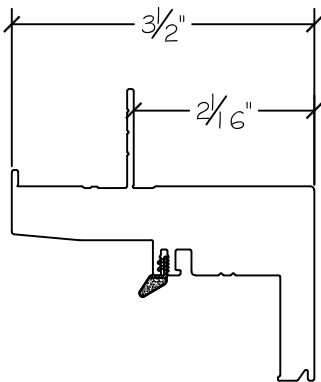

1750 Series Casement Window

Win-Dor's 1750 series comes standard with welded uPVC frame and has a depth of $3\frac{1}{2}$ ". Nail-fin comes in a standard vinyl 1" and $1\frac{3}{8}$ " setback.

1 Inch Nail-fin

1 3/8 Inch Nail-fin

Retro Fin