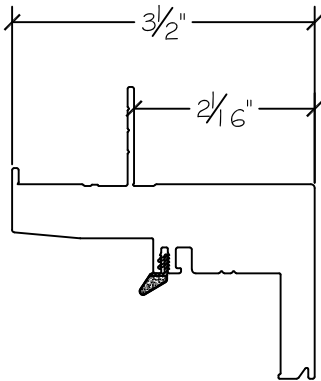

1750 Series Casement Window

Win-Dor's 1750 series comes standard with welded uPVC frame and has a depth of $3\frac{1}{2}$ ". Nail-fin comes in a standard vinyl 1" and $1\frac{3}{8}$ " setback.

1 Inch Nail-fin

1 3/8 Inch Nail-fin

Retro Fin