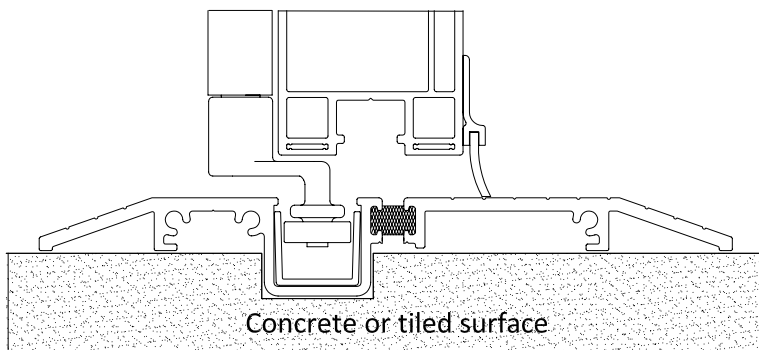

Sill solutions for every need

WinDor's 2300 Folding Door comes standard with our weather resistant sill. Our product using this sill has received a performance rating of Light Commercial 35 using the AAMA-101 standard.

Please note. While the ADA and Flush Sills are very attractive options, it is not intended for all applications. Low or flush sills are not able to withstand air and water intrusion like the weather resistant sills. Your projects exposure, elevation and overhang will determined how this sill performs. It is also important that you include a mop zone adjacent to these doors, when choosing this options.