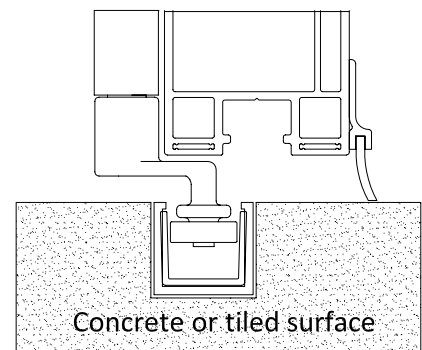

Sill solutions for every need

WinDor's 2300 Folding Door comes standard with our weather resistant sill. Our product using this sill has received a performance rating of Light Commercial 35 using the AAMA-101 standard.

Please note. While the ADA and Flush Sills are very attractive options, it is not intended for all applications. Low or flush sills are not able to withstand air and water intrusion like the weather resistant sills. Your projects exposure, elevation and overhang will determined how this sill performs. It is also important that you include a mop zone adjacent to these doors, when choosing this options.