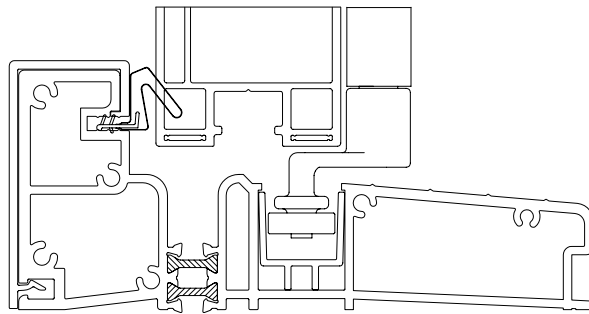

Sill solutions for every need

WinDor's 2300 Folding Door comes standard with our weather resistant sill. Our product using this sill has received a performance rating of Light Commercial 35 using the AAMA-101 standard.