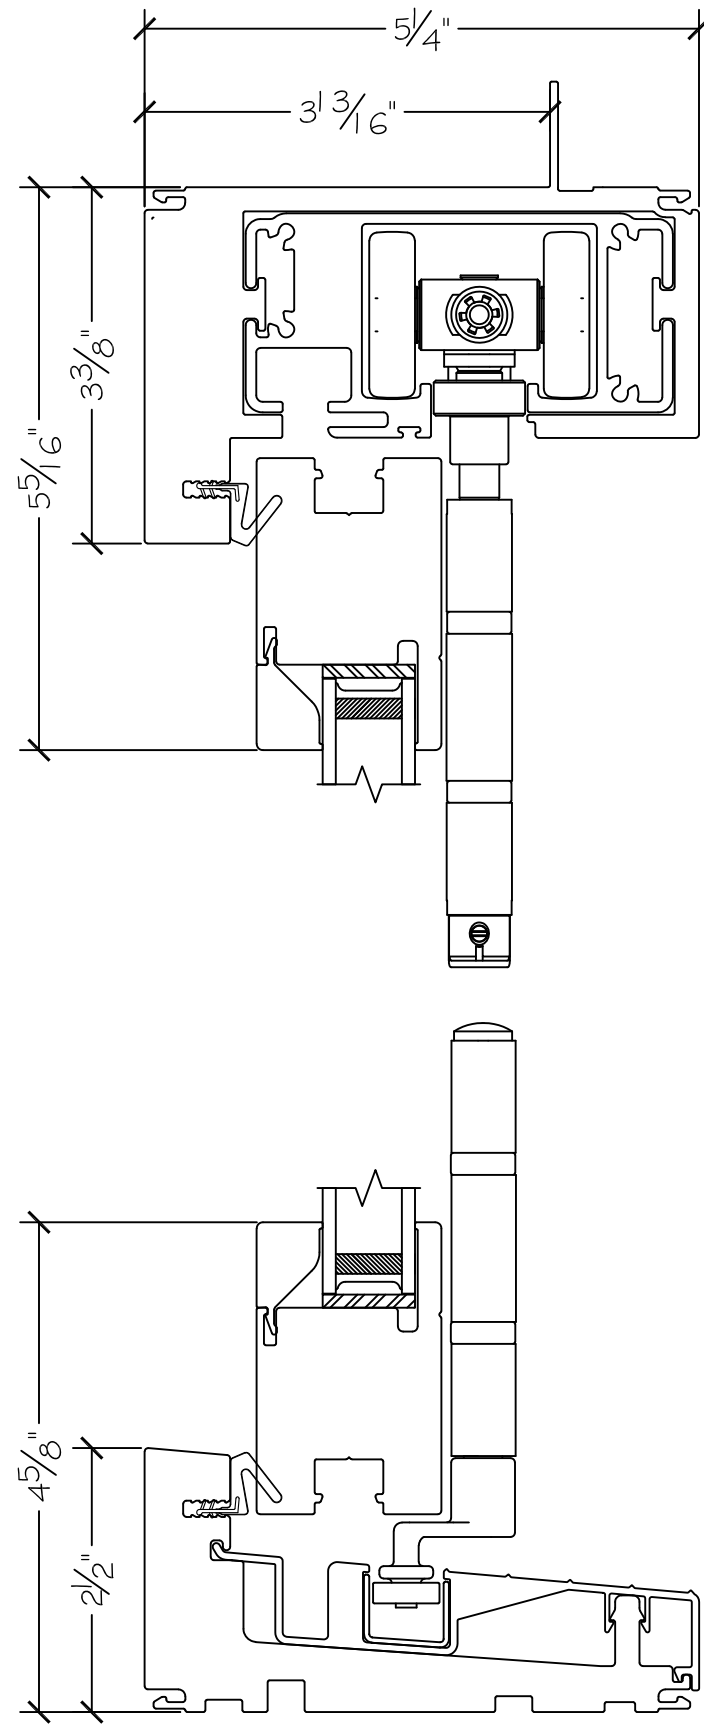

Project:	File name: 2750 Folding Window - 2.0.2 Section View - 1.375 inch Nail-fin	Date: 20171205
Notes:	Layout: 2.0.2 Horizontal Section View	Drawn by: J Johnson

Notice: This document contains information proprietary to and is protected by copyright of Win-Dor Inc. and shall not be copied, disclosed to others, or used for any purpose other than that for which it is given, without the written permission of Win-Dor Inc.

WINDOR
www.windorsystems.com

450 Delta Ave
Brea, Ca 92821
(714) 385-1202

Project:

File name: 2750 Folding Window - 2.0.2 Section View - 1.375 inch Nail-fin

Date: 20171205

Notes:

Layout: 2.0.2 Vertical Section View

Drawn by: J Johnson