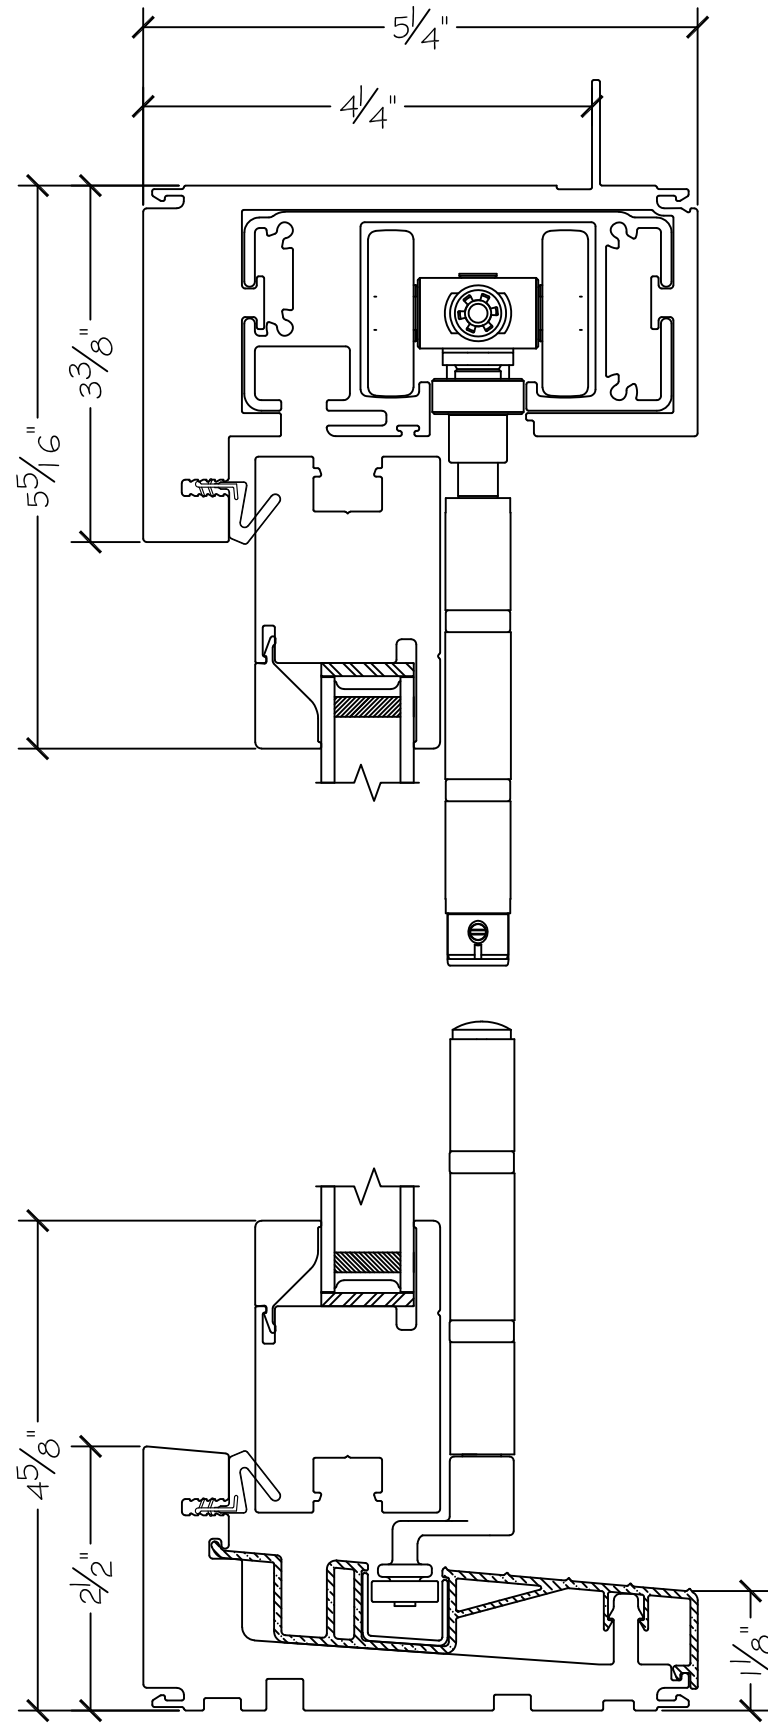

Project:	File name: 2750 Folding Window - 3.0.3 Section View	Date: 20171130
Notes:	Layout: 3.0.3 Horizontal Section View	Drawn by: J Johnson

Notice: This document contains information proprietary to and is protected by copyright of Win-Dor Inc. and shall not be copied, disclosed to others, or used for any purpose other than that for which it is given, without the written permission of Win-Dor Inc.

450 Delta Ave
Brea, Ca 92821
(714) 385-1202

Project:

File name: 2750 Folding Window - 3.0.3 Section View

Date: 20171130

Notes:

Layout: 3.0.3 Vertical Section View

Drawn by: J Johnson