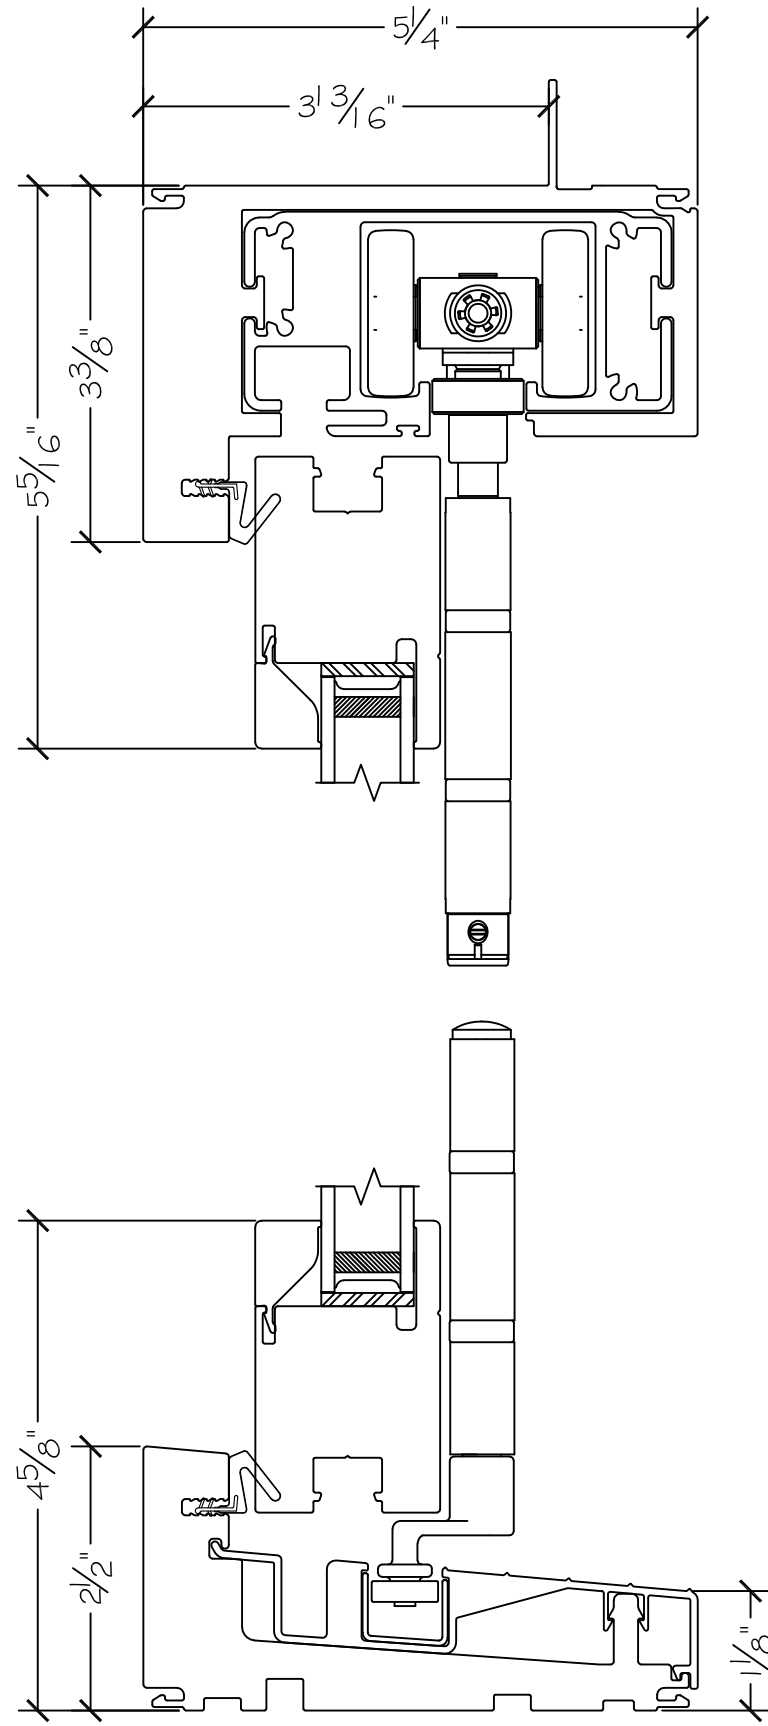

Project:
Notes:

File name: 2750 Folding Window - 3.0.3 Section View - 1.375 inch Nail-fin
Layout: 3.0.3 Horizontal Section View

Date: 20171102
Drawn by: J Johnson

Notice: This document contains information proprietary to and is protected by copyright of Win-Dor Inc. and shall not be copied, disclosed to others, or used for any purpose other than that for which it is given, without the written permission of Win-Dor Inc.

450 Delta Ave
Brea, Ca 92821
(714) 385-1202

Project:	File name: 2750 Folding Window - 3.0.3 Section View - 1.375 inch Nail-fin	Date: 20171102
Notes:	Layout: 3.0.3 Vertical Section View	Drawn by: J Johnson