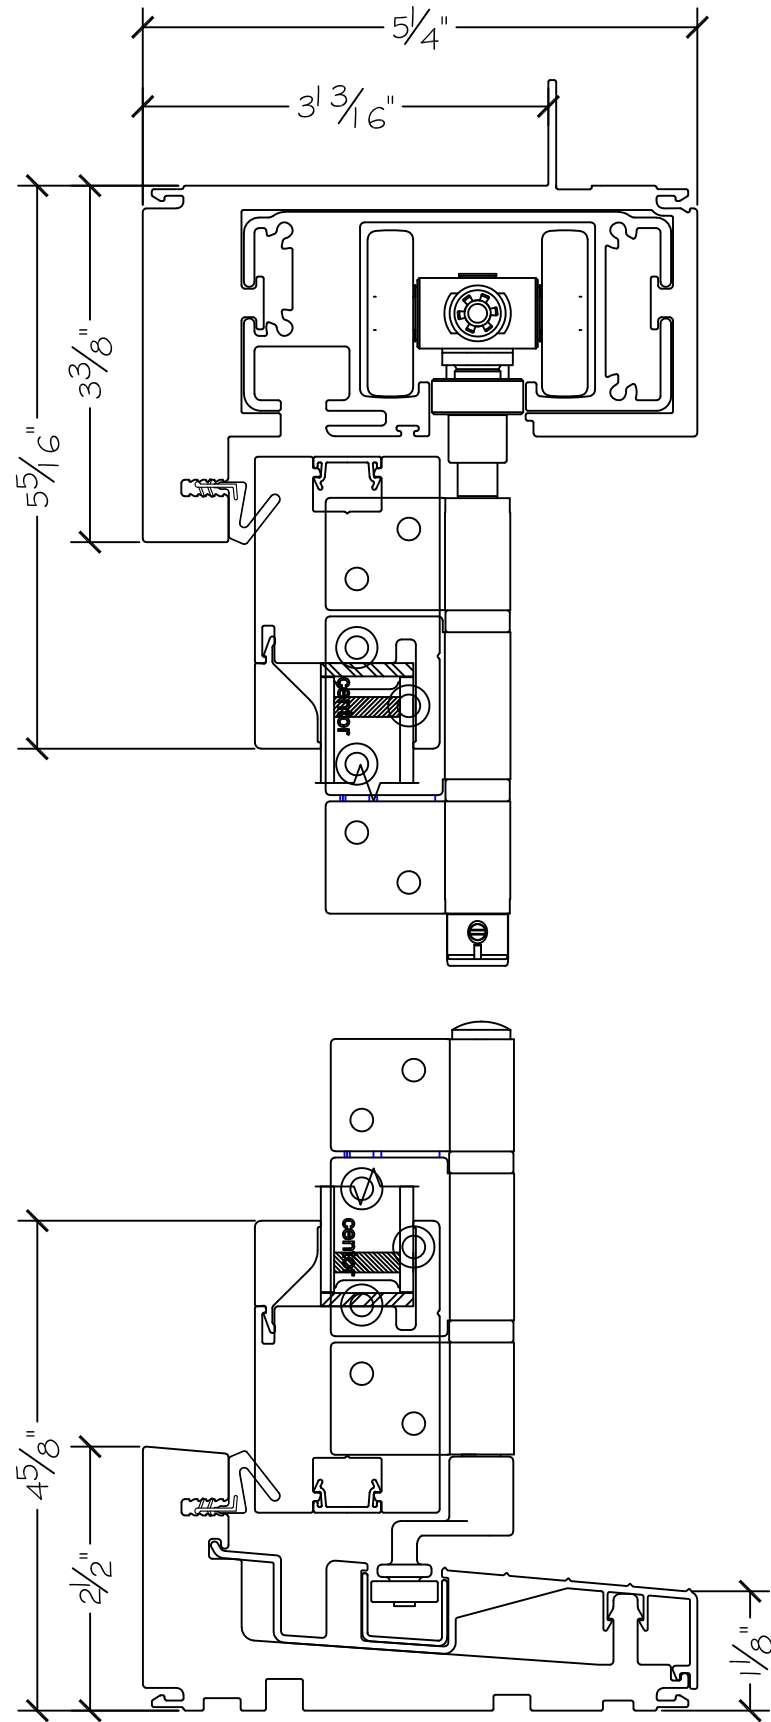

Project:	File name: 2750 Folding Window - 3.1.2 Section View - 1.375 inch Nail-fin	Date: 20171205
Notes:	Layout: 3.1.2 Horizontal Section View	Drawn by: J Johnson

Notice: This document contains information proprietary to and is protected by copyright of Win-Dor Inc. and shall not be copied, disclosed to others, or used for any purpose other than that for which it is given, without the written permission of Win-Dor Inc.

**WIN-DOR**  
www.win-dor.com

450 Delta Ave  
Brea, Ca 92821  
(714) 385-1202

Project:

File name: 2750 Folding Window - 3.1.2 Section View - 1.375 inch Nail-fin

Date: 20171205

Notes:

Layout: 3.1.2 Vertical Section View

Drawn by: J Johnson