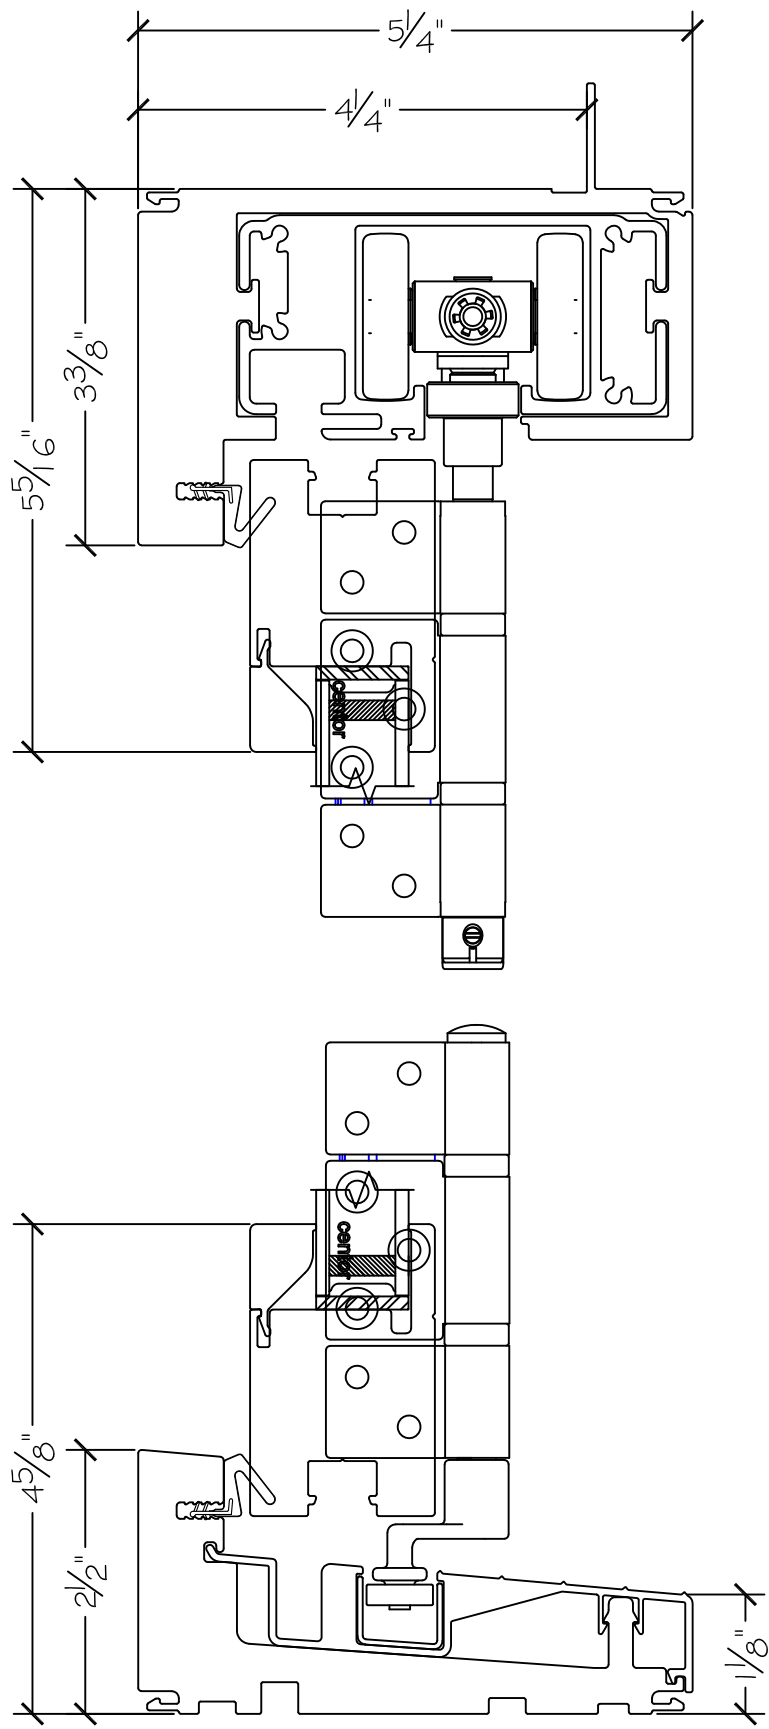

Project:

File name: 2750 Folding Window - 3.2.1 Section View

Date: 20171130

Notes:

Layout: 3.2.1 Horizontal Section View

Drawn by: J Johnson

Project:

File name: 2750 Folding Window - 3.2.1 Section View

Date: 20171130

Notes:

Layout: 3.2.1 Vertical Section View

Drawn by: J Johnson