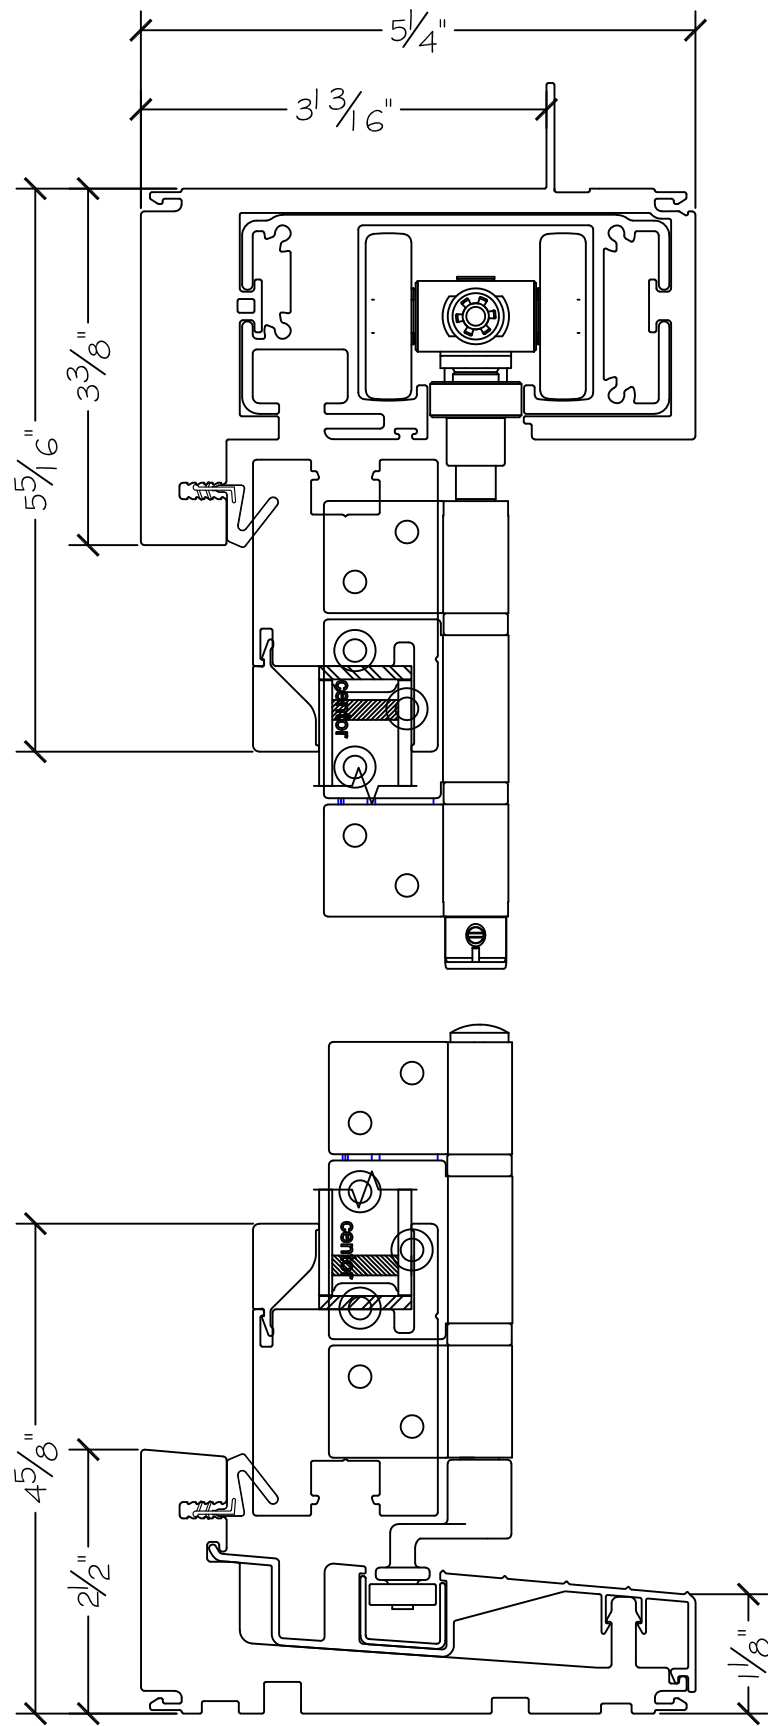

Project:	File name: 2750 Folding Door - 3.3.0 Section View - 1.375 inch Nail-fin	Date: 20171102
Notes:	Layout: 3.3.0 Horizontal Section View	Drawn by: J Johnson

Notice: This document contains information proprietary to and is protected by copyright of Win-Dor Inc. and shall not be copied, disclosed to others, or used for any purpose other than that for which it is given, without the written permission of Win-Dor Inc.

450 Delta Ave
Brea, Ca 92621
(714) 385-1202

Project:

File name: 2750 Folding Door - 3.3.0 Section View - 1.375 inch Nail-fin

Date: 20171102

Notes:

Layout: 3.3.0 Vertical Section View

Drawn by: J Johnson

Notice: This document contains information proprietary to and is protected by copyright of Win-Dor Inc. and shall not be copied, disclosed to others, or used for any purpose other than that for which it is given, without the written permission of Win-Dor Inc.