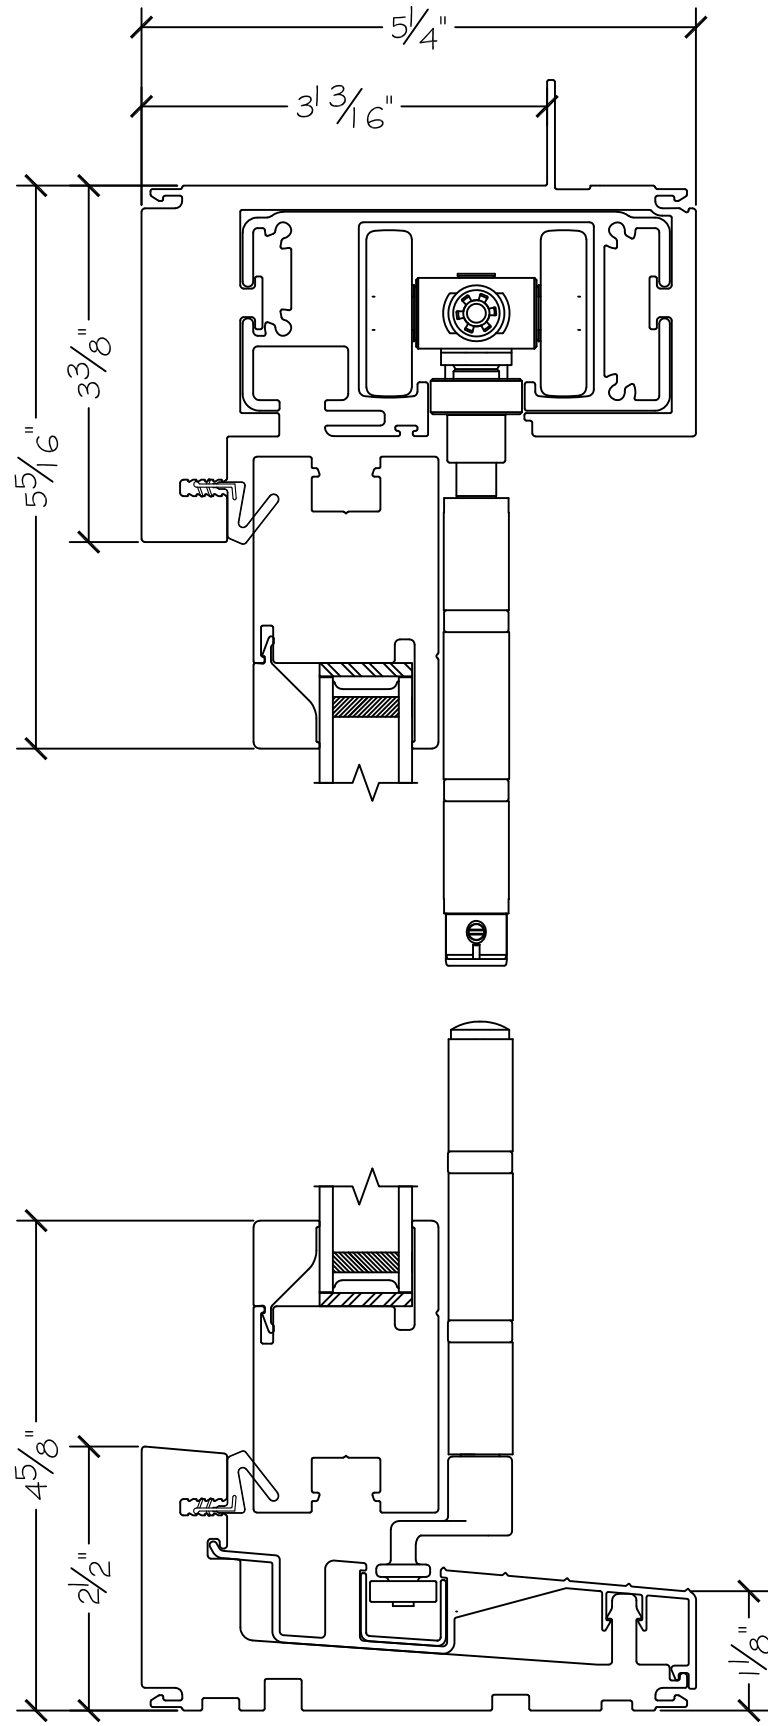

Project:
Notes:

File name: 2750 Folding Door - 4.0.4 Section View - 1.375 inch Nail-fin
Layout: 4.0.4 Horizontal Section View

Date: 20171102
Drawn by: J Johnson

Notice: This document contains information proprietary to and is protected by copyright of Win-Dor Inc. and shall not be copied, disclosed to others, or used for any purpose other than that for which it is given, without the written permission of Win-Dor Inc.

450 Delta Ave
Brea, Ca 92821
(714) 385-1202

Project:

File name: 2750 Folding Door - 4.0.4 Section View - 1.375 inch Nail-fin

Date: 20171102

Notes:

Layout: 4.0.4 Vertical Section View

Drawn by: J Johnson

Notice: This document contains information proprietary to and is protected by copyright of Win-Dor Inc. and shall not be copied, disclosed to others, or used for any purpose other than that for which it is given, without the written permission of Win-Dor Inc.