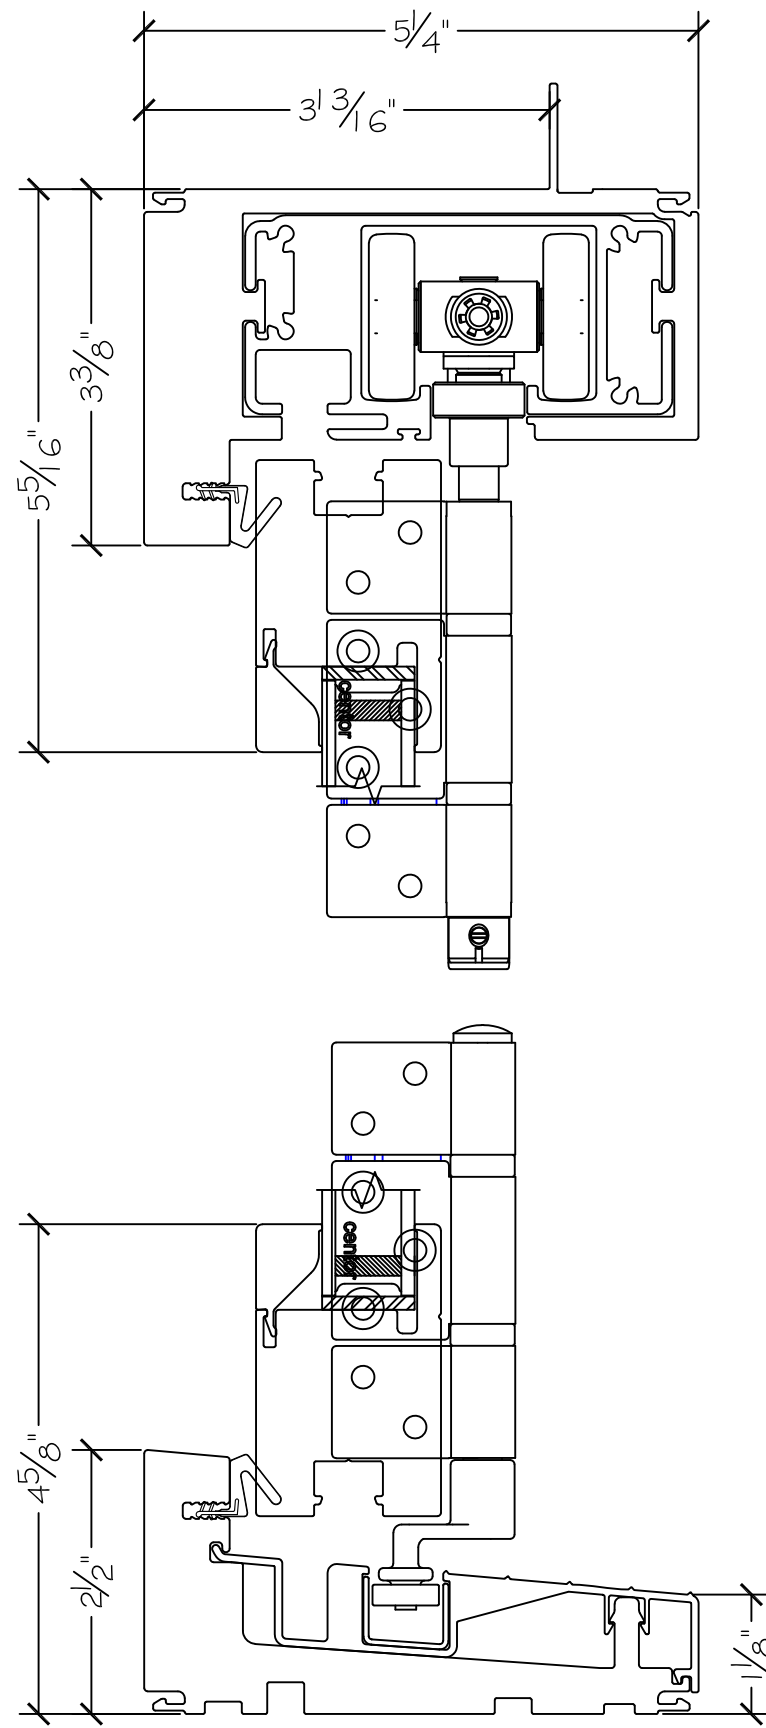

Project:

File name: 2750 Folding Door - 4.2.2 Section View - 1.375 inch Nail-fin

Date: 20171102

Notes:

Layout: 4.2.2 Horizontal Section View

Drawn by: J Johnson

Project:
Notes:

File name: 2750 Folding Door - 4.2.2 Section View - 1.375 inch Nail-fin
Layout: 4.2.2 Vertical Section View