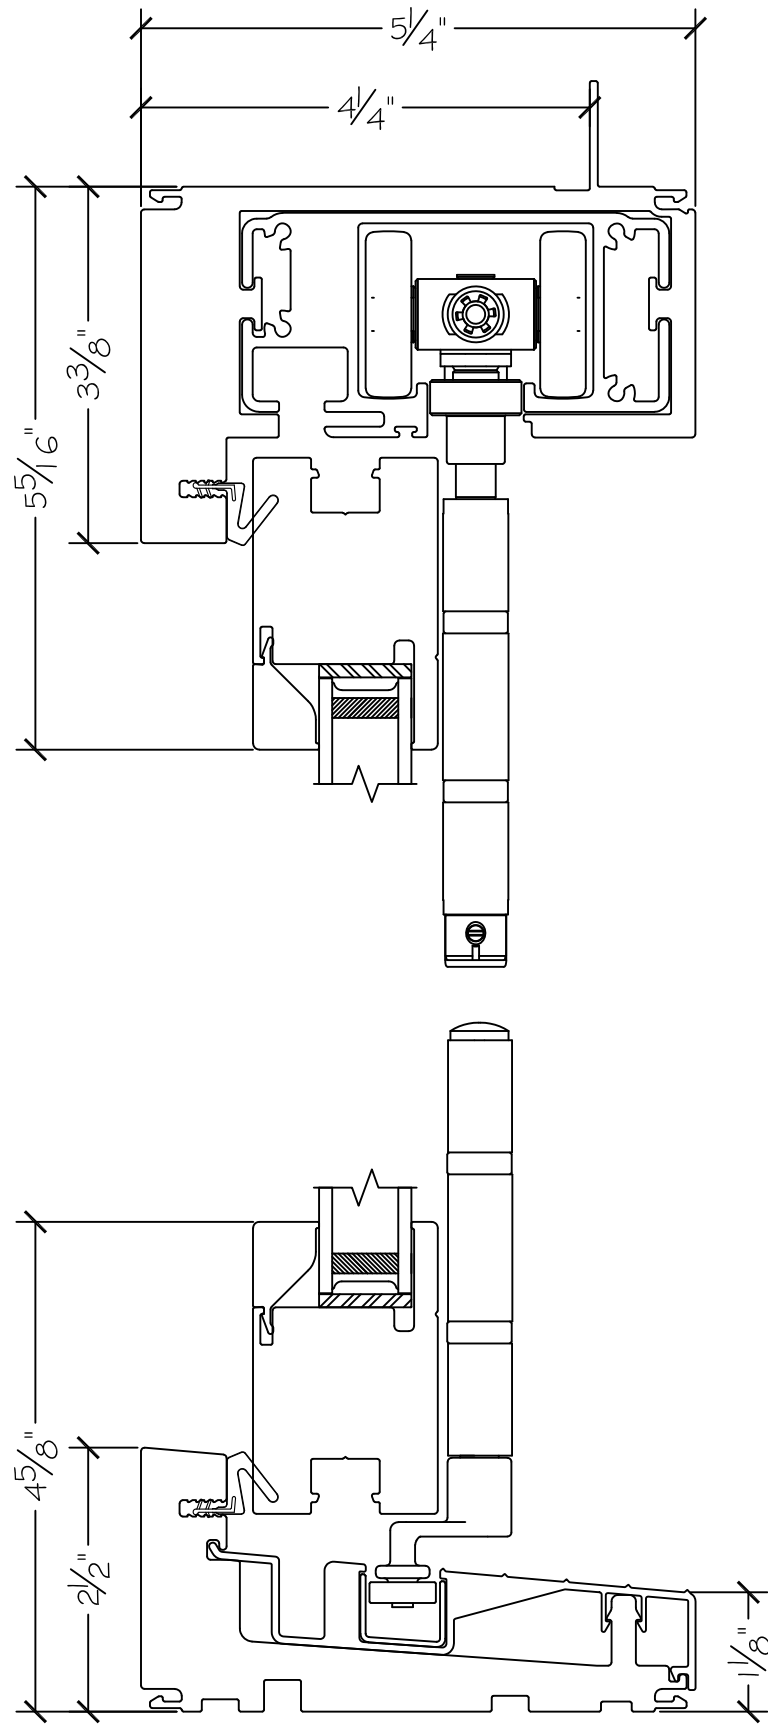

Project:

File name: 2750 Folding Window - 4.4.0 Section View

Date: 20171130

Notes:

Layout: 4.4.0 Horizontal Section View

Drawn by: J Johnson

Notice: This document contains information proprietary to and is protected by copyright of Win-Dor Inc. and shall not be copied, disclosed to others, or used for any purpose other than that for which it is given, without the written permission of Win-Dor Inc.

WINDOR
www.windorsystems.com

450 Delta Ave
Brea, Ca 92821
(714) 385-1202

Project:

File name: 2750 Folding Window - 4.4.0 Section View

Date: 20171130

Notes:

Layout: 4.4.0 Vertical Section View

Drawn by: J Johnson