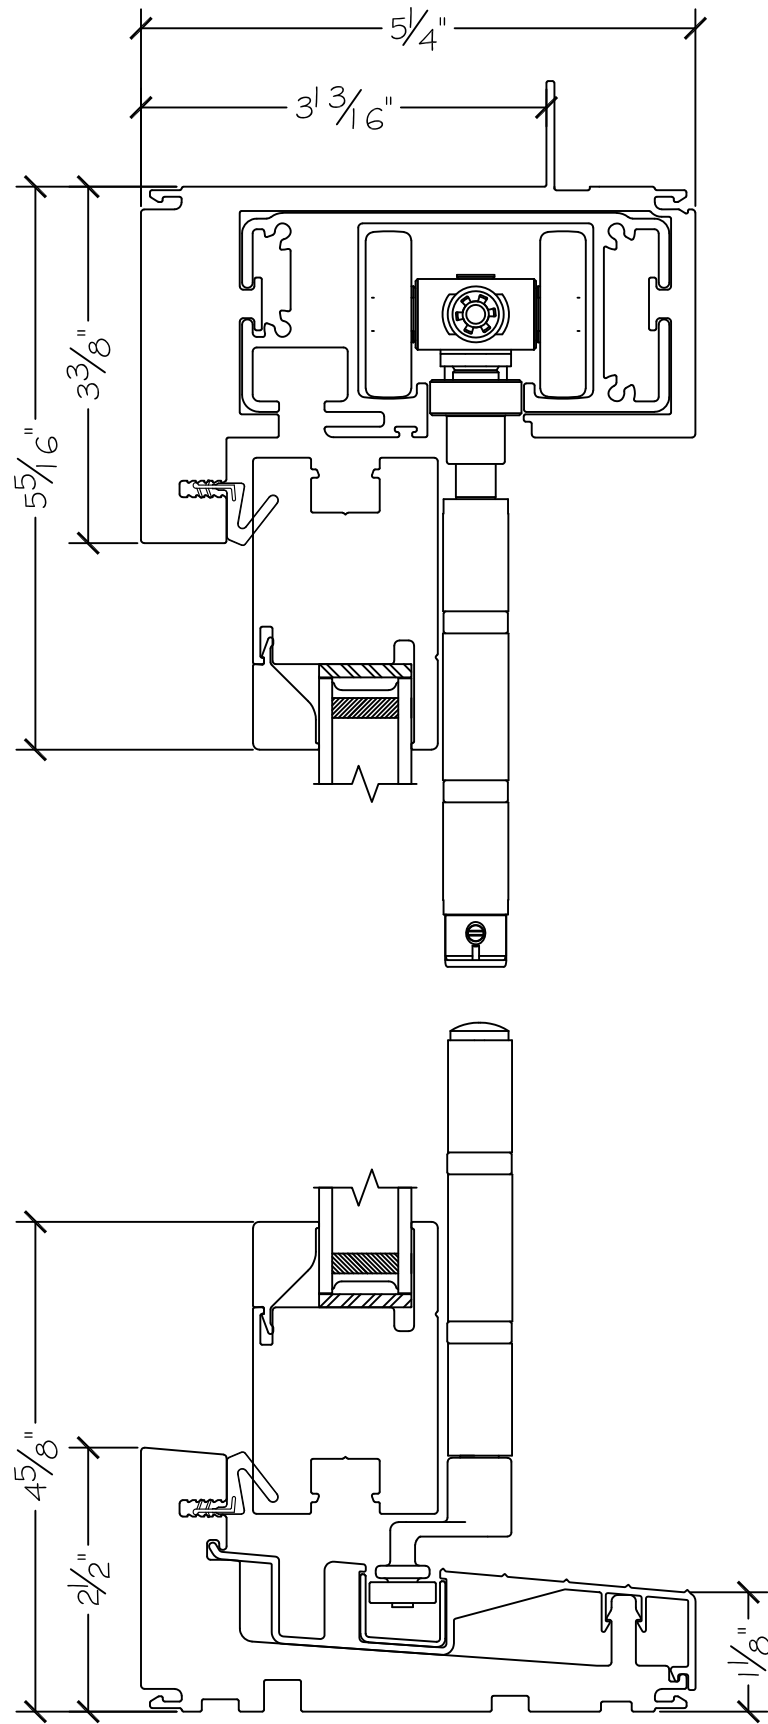

Project:

File name: 2750 Folding Window - 5.0.5 Section View - 1.375 inch Nail-fin

Date: 20180508

Notes:

Layout: 5.0.5 Horizontal Section View

Drawn by: J Johnson

Project:  
Notes:

File name: 2750 Folding Window - 5.0.5 Section View - 1.375 inch Nail-fin  
Layout: 5.0.5 Vertical Section View