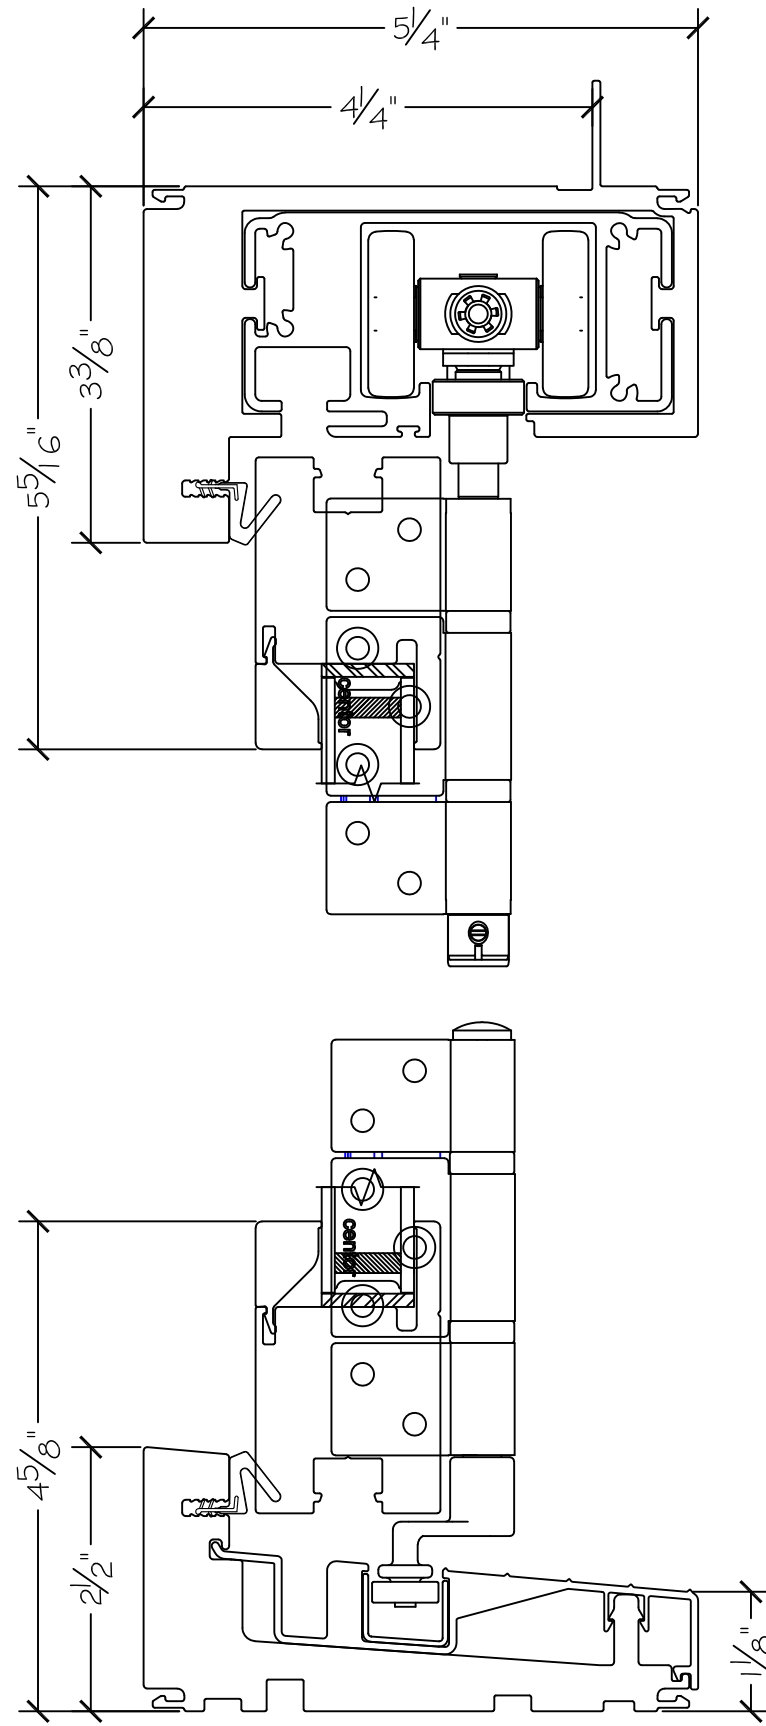

450 Delta Ave  
Brea, Ca 92821  
(714) 385-1202

Project:  
Notes:

File name: 2750 Folding Window - 5.4.1 Section View  
Layout: 5.4.1 Horizontal Section View

Date: 20180507  
Drawn by: J Johnson

Project:

File name: 2750 Folding Window - 5.4.1 Section View

Date: 20180507

Notes:

Layout: 5.4.1 Vertical Section View

Drawn by: J Johnson