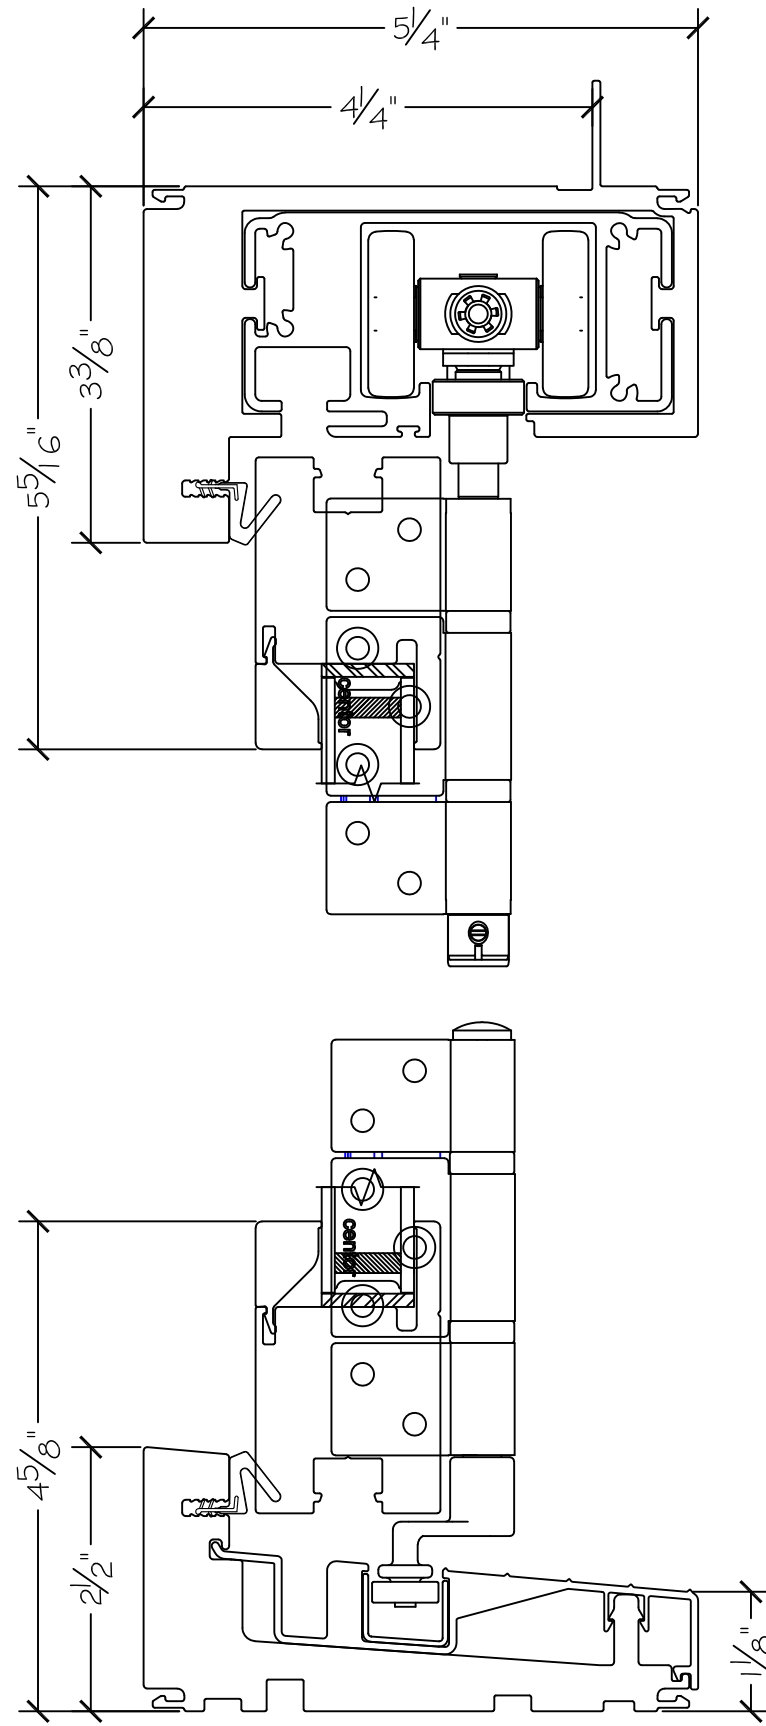

WINDOR
www.windorsystems.com

450 Delta Ave
Brea, Ca 92821
(714) 385-1202

Project:

File name: 2750 Folding Window - 6.1.5 Section View

Date: 20180508

Notes:

Layout: 6.1.5 Horizontal Section View

Drawn by: J Johnson

Project:

File name: 2750 Folding Window - 6.1.5 Section View

Date: 20180508

Notes:

Layout: 6.1.5 Vertical Section View

Drawn by: J Johnson