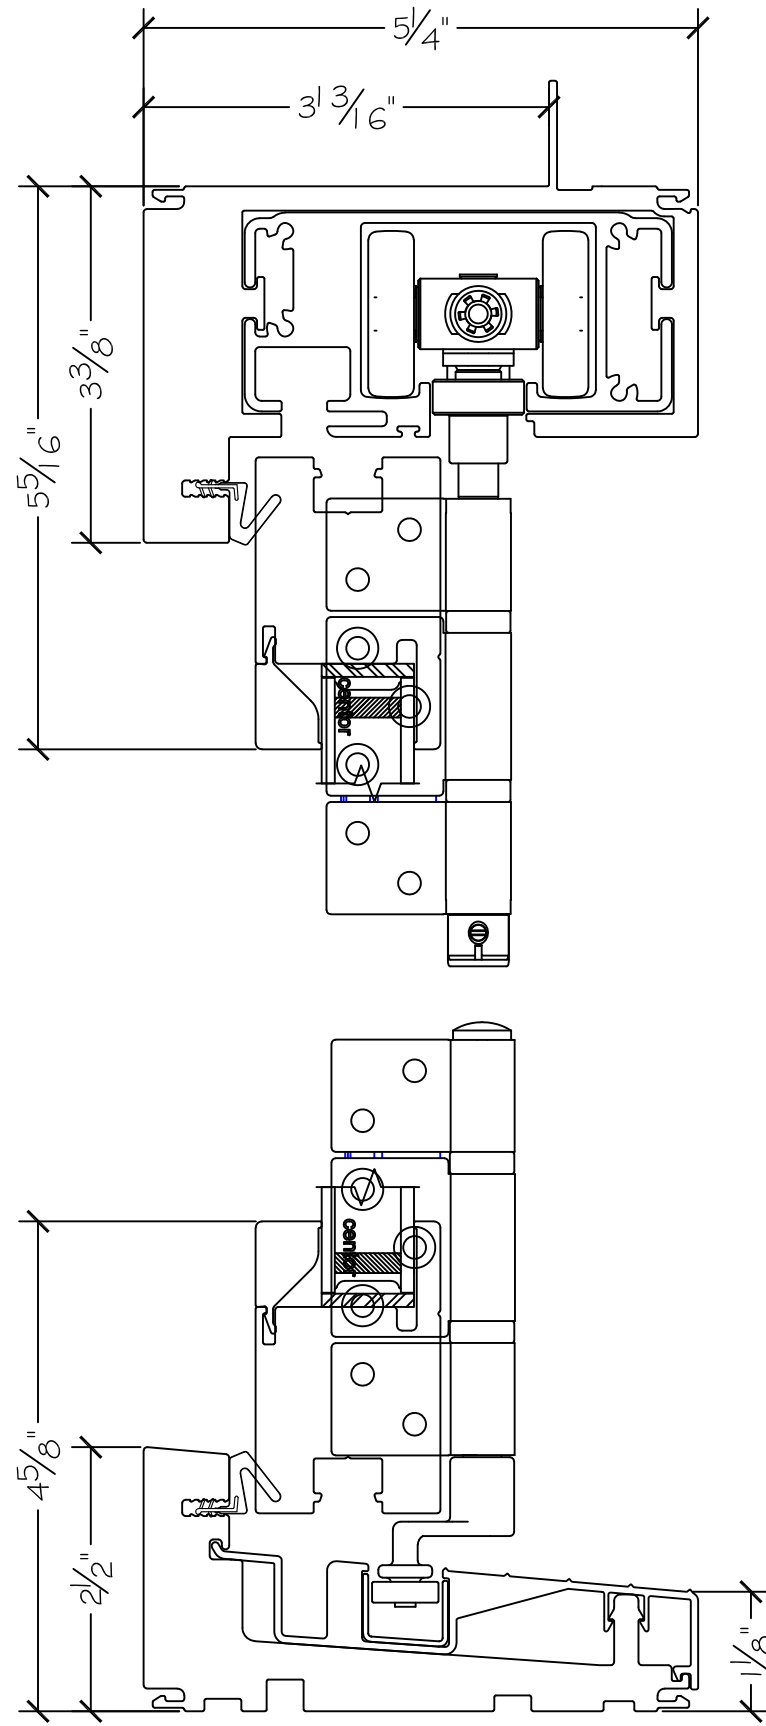

Project:

File name: 2750 Folding Window - 6.2.4 Section View - 1.375 inch Nail-fin

Date: 20180508

Notes:

Layout: 6.2.4 Horizontal Section View

Drawn by: J Johnson

Project:

File name: 2750 Folding Window - 6.2.4 Section View - 1.375 inch Nail-fin

Date: 20180508

Notes:

Layout: 6.2.4 Vertical Section View

Drawn by: J Johnson