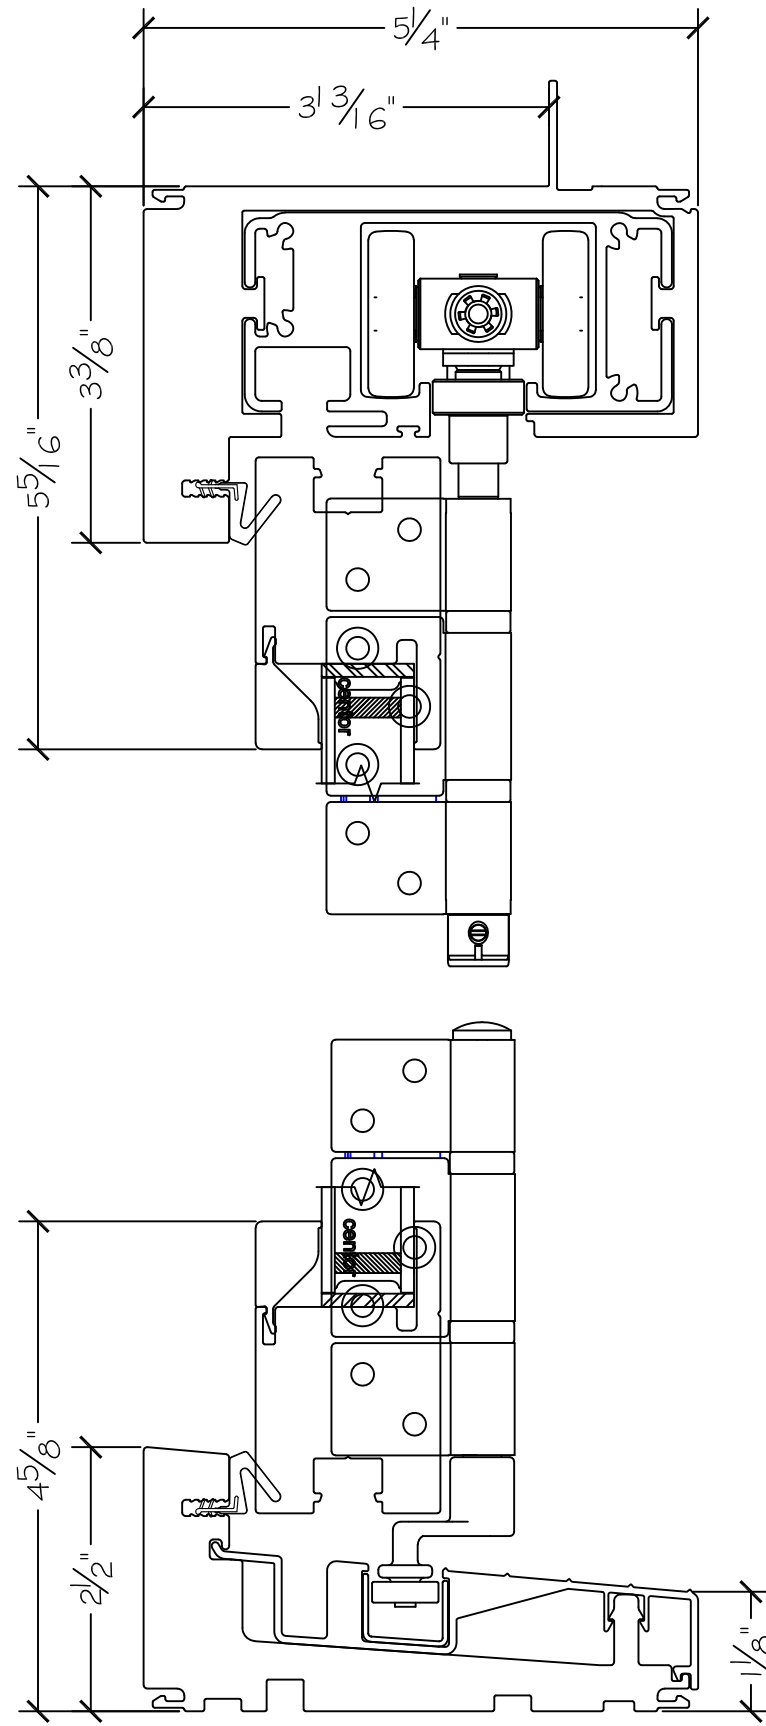

Project:

File name: 2750 Folding Window - 6.5.1 Section View - 1.375 inch Nail-fin

Date: 20180509

Notes:

Layout: 6.5.1 Horizontal Section View

Drawn by: J Johnson

Project:

File name: 2750 Folding Window - 6.5.1 Section View - 1.375 inch Nail-fin

Date: 20180509

Notes:

Layout: 6.5.1 Vertical Section View

Drawn by: J Johnson