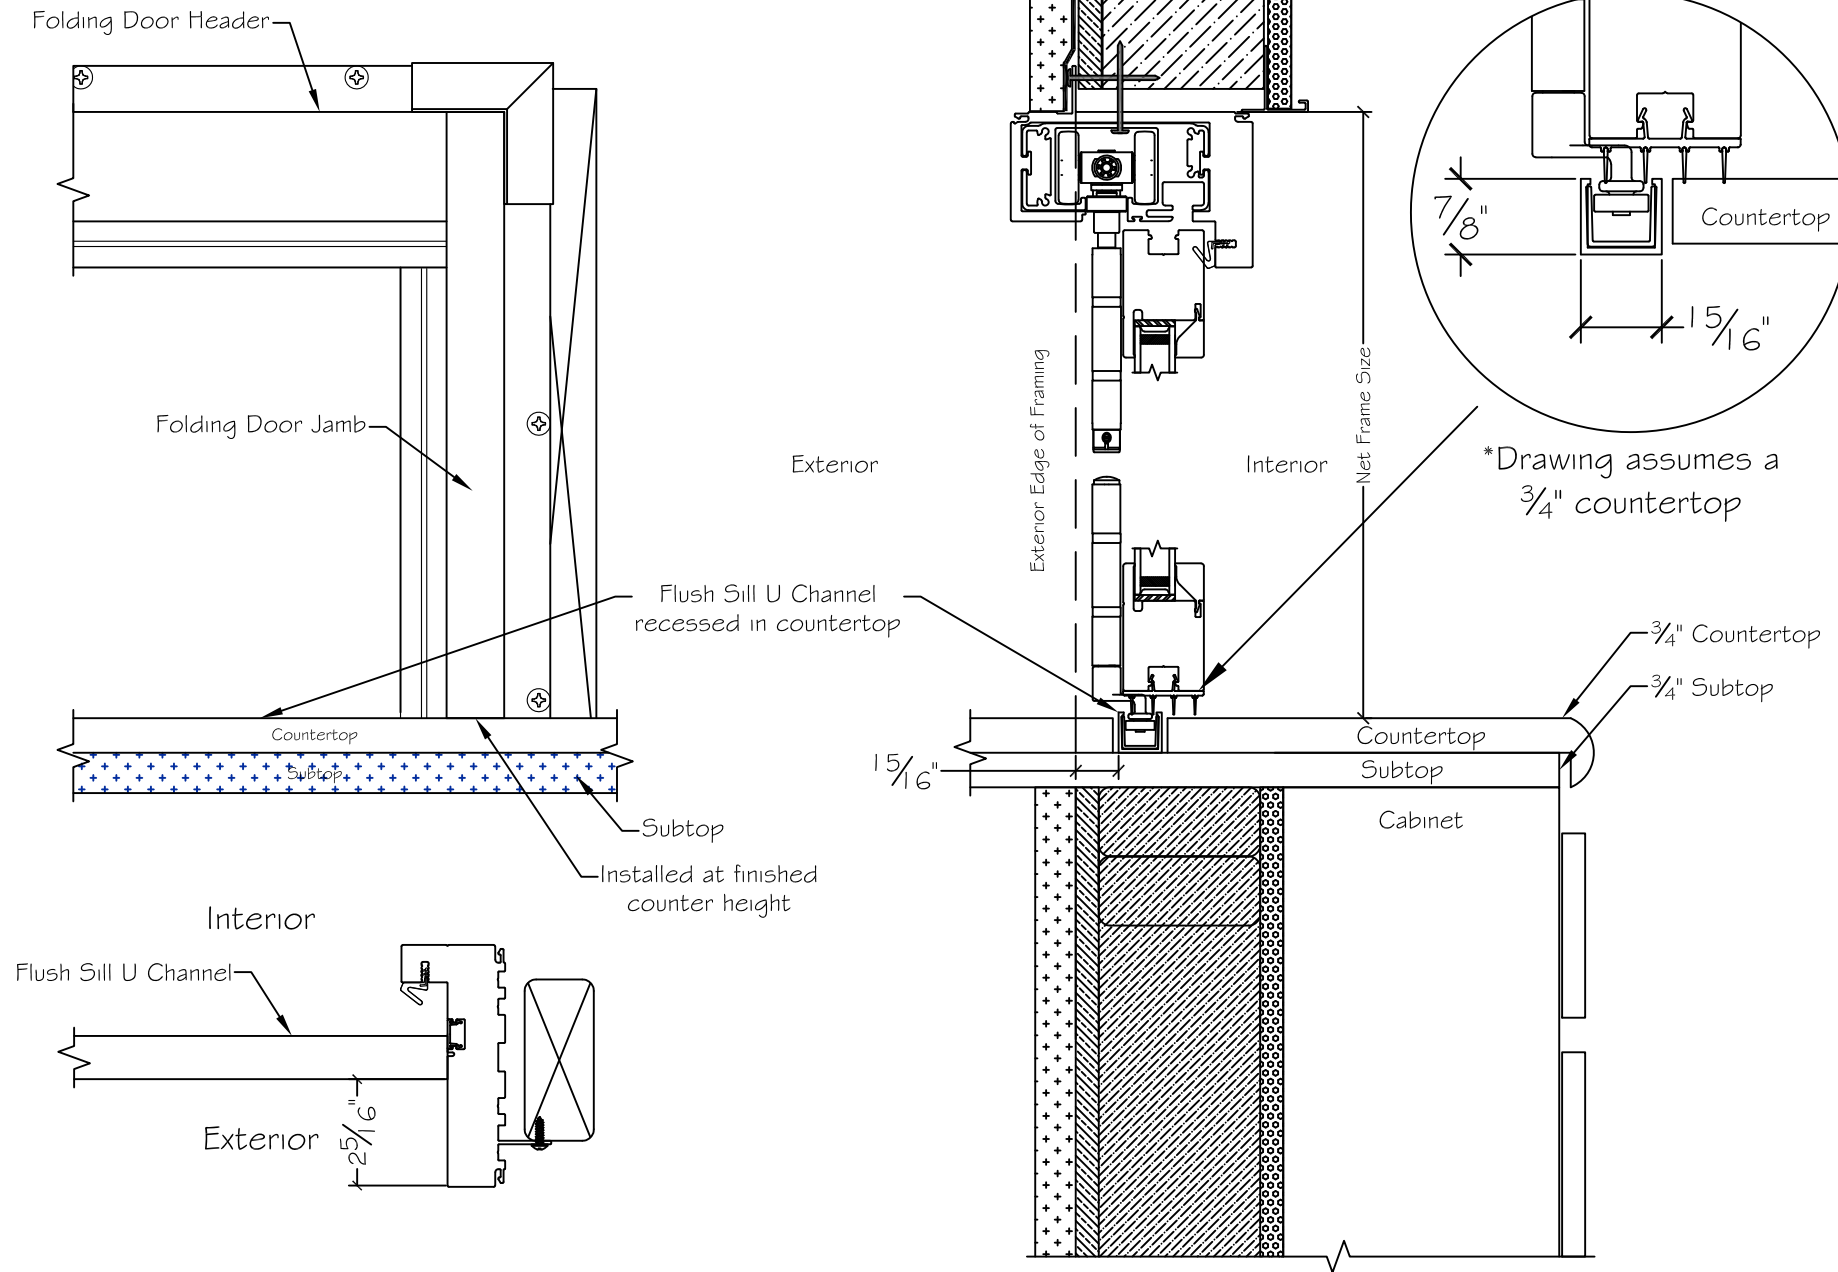

\*The folding window jamb installed on top of the flush sill U channel.

450 Delta Ave  
Brea, Ca 92821  
(714) 385-1202

Notice: This document contains information proprietary to and is protected by copyright of Win-Dor Inc. and shall not be copied, disclosed to others, or used for any purpose other than that for which it is given, without the written permission of Win-Dor Inc.

Project:	File name: 2750 Folding Window - Flush Sill with Cabinet 1.375 inch Nail-fin	Date: 20190725
Notes:	Layout: 2750 Folding Window - Flush Sill with Cabinet	Drawn by: J Johnson