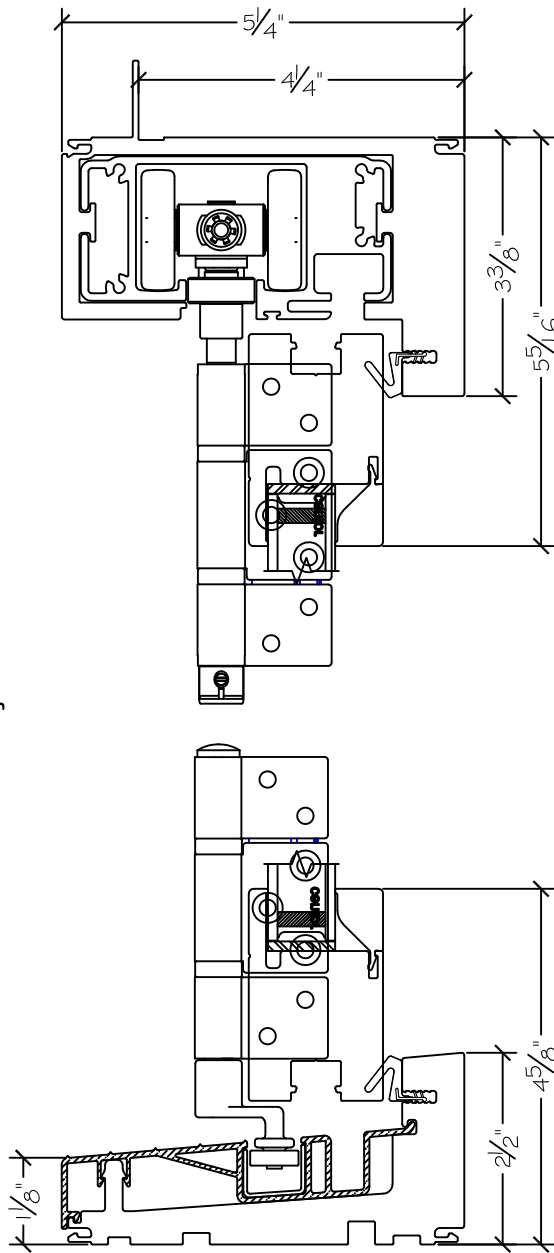

Project:	File name: 2750 Folding Window Section View - 3.0.3 - 1 inch Nail-fin	Date: 20190412
Notes:	Layout: 3.0.3 Horizontal Section View	Drawn by: J Johnson

Exterior

Interior

Notice: This document contains information proprietary to and is protected by copyright of Win-Dor Inc. and shall not be copied, disclosed to others, or used for any purpose other than that for which it is given, without the written permission of Win-Dor Inc.

450 Delta Ave
Brea, Ca 92821
(714) 385-1202

Project:

File name: 2750 Folding Window Section View - 3.0.3 - 1 inch Nail-fin

Date: 20190412

Notes:

Layout: 3.0.3 Vertical Section View

Drawn by: J Johnson