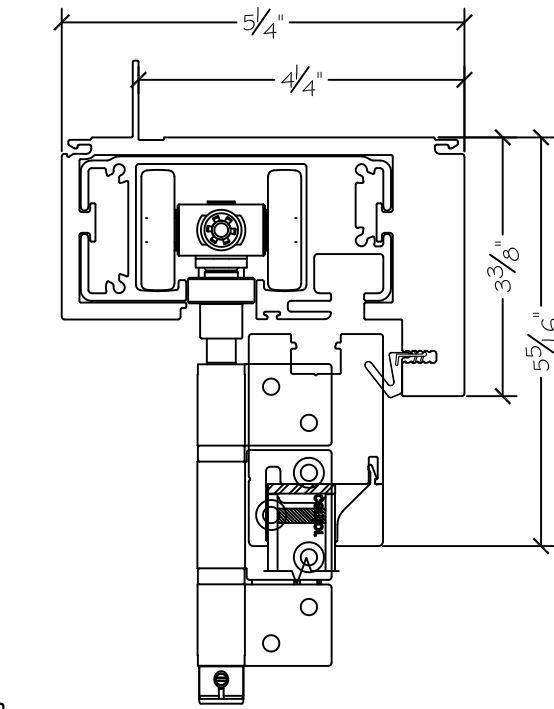

Exterior

Interior