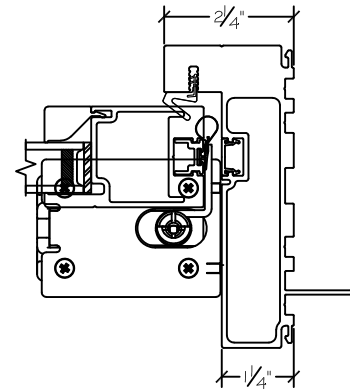

Notice: This document contains information proprietary to and is protected by copyright of Win-Dor Inc. and shall not be copied, disclosed to others, or used for any purpose other than that for which it is given, without the written permission of Win-Dor Inc.

450 Delta Ave
Brea, Ca 92821
(714) 385-1202

Project:	File name: 2750 Folding Window Section View - 3.0.3 - 1 inch Nail-fin	Date: 20210129
Notes:	Layout: 3.0.3 Horizontal Section View	Drawn by: J Johnson