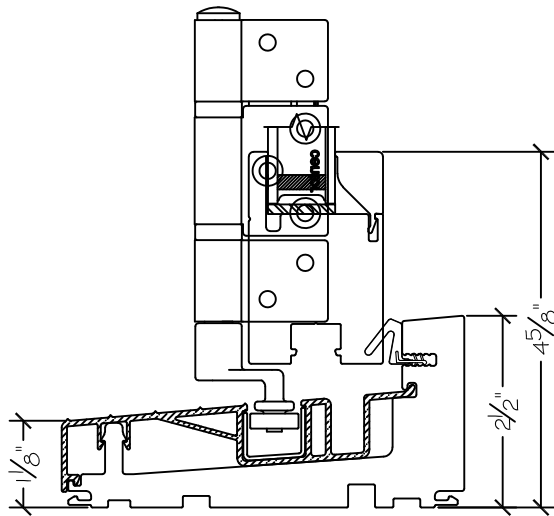

Notice: This document contains information proprietary to and is protected by copyright of Win-Dor Inc. and shall not be copied, disclosed to others, or used for any purpose other than that for which it is given, without the written permission of Win-Dor Inc.

450 Delta Ave
Brea, Ca 92821
(714) 385-1202

Project:

File name: 2750 Folding Window Section View - 3.0.3 - 1 inch Nail-fin

Date: 20210129

Notes:

Layout: 3.0.3 Vertical Section View

Drawn by: J Johnson