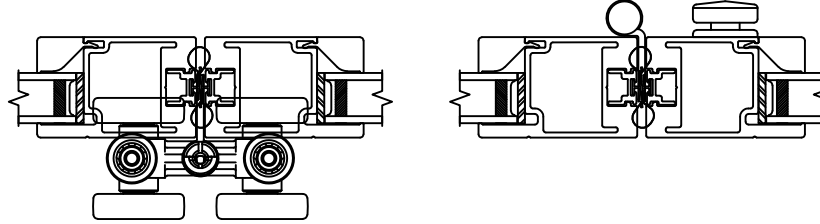

Interior

Exterior