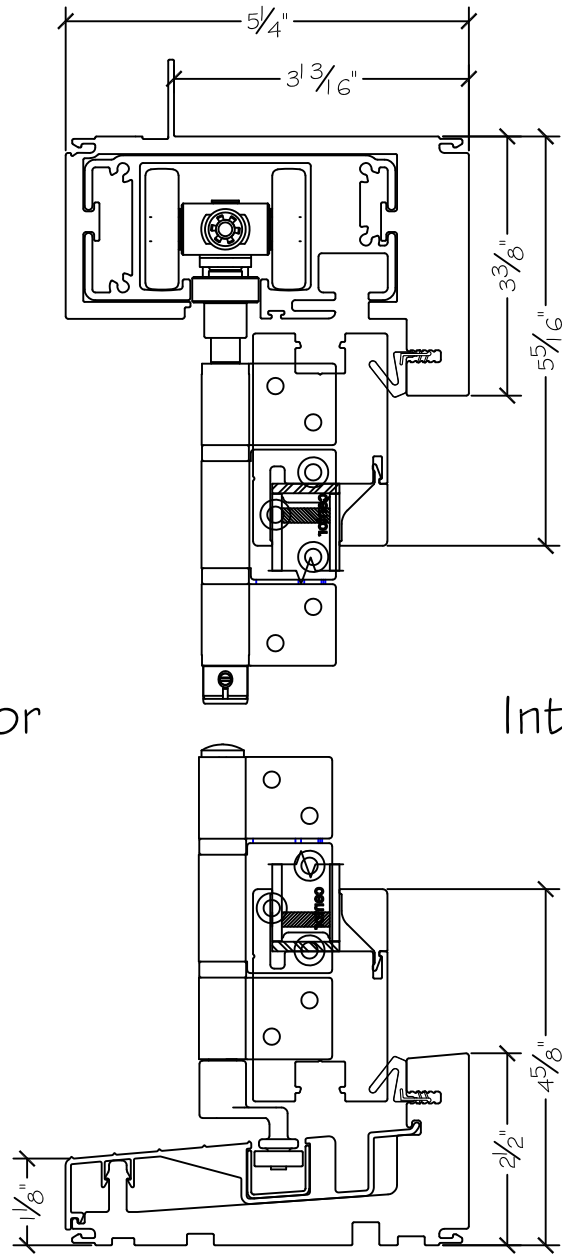

Exterior

Interior

Notice: This document contains information proprietary to and is protected by copyright of Win-Dor Inc. and shall not be copied, disclosed to others, or used for any purpose other than that for which it is given, without the written permission of Win-Dor Inc.

WINDOR
www.windorsystems.com

450 Delta Ave
Brea, Ca 92821
(714) 385-1202

Project:

File name: 2750 Folding Window Section View - 3.0.3 - 1.375 inch Nail-fin

Date: 20190415

Notes:

Layout: 3.0.3 Vertical Section View

Drawn by: J Johnson