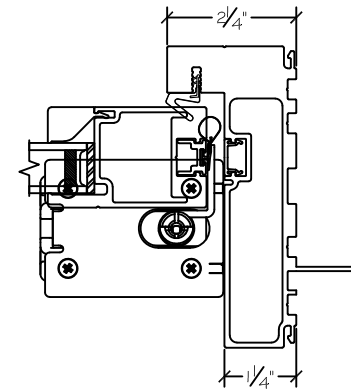

Notice: This document contains information proprietary to and is protected by copyright of Win-Dor Inc. and shall not be copied, disclosed to others, or used for any purpose other than that for which it is given, without the written permission of Win-Dor Inc.

450 Delta Ave
Brea, Ca 92821
(714) 385-1202

Project:	File name: 2750 Folding Window Section View - 3.0.3 - 1.375 inch Nail-fin	Date: 20190415
Notes:	Layout: 3.0.3 Horizontal Section View	Drawn by: J Johnson