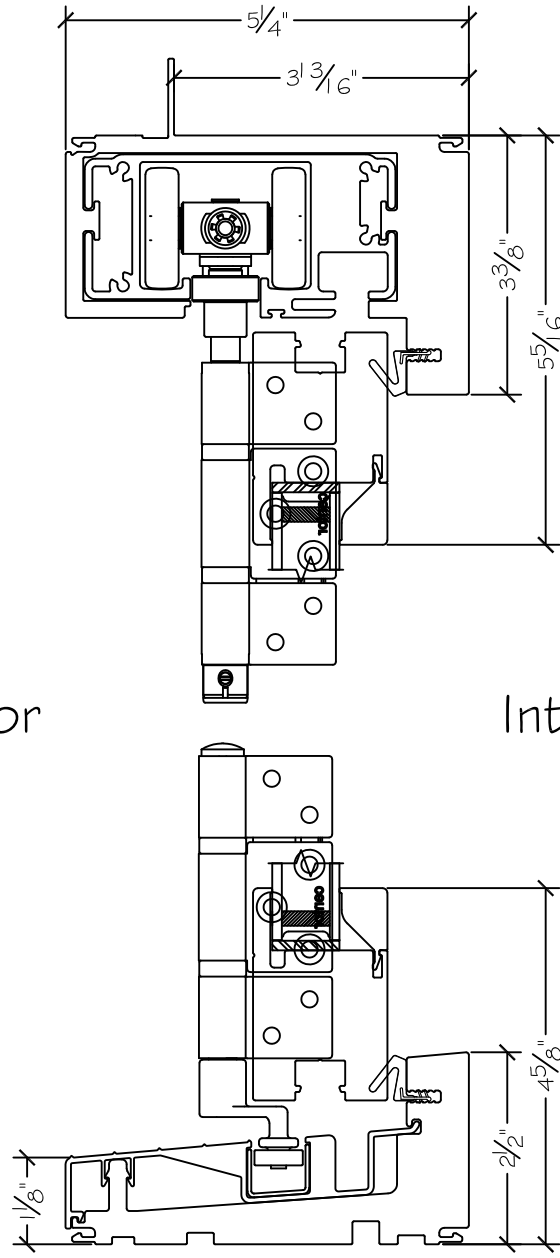

Exterior

Interior

Notice: This document contains information proprietary to and is protected by copyright of Win-Dor Inc. and shall not be copied, disclosed to others, or used for any purpose other than that for which it is given, without the written permission of Win-Dor Inc.

450 Delta Ave
Brea, Ca 92821
(714) 385-1202

Project:	File name: 2750 Folding Window Section View - 3.0.3 - 1.375 inch Nail-fin	Date: 20190415
Notes:	Layout: 3.0.3 Vertical Section View	Drawn by: J Johnson