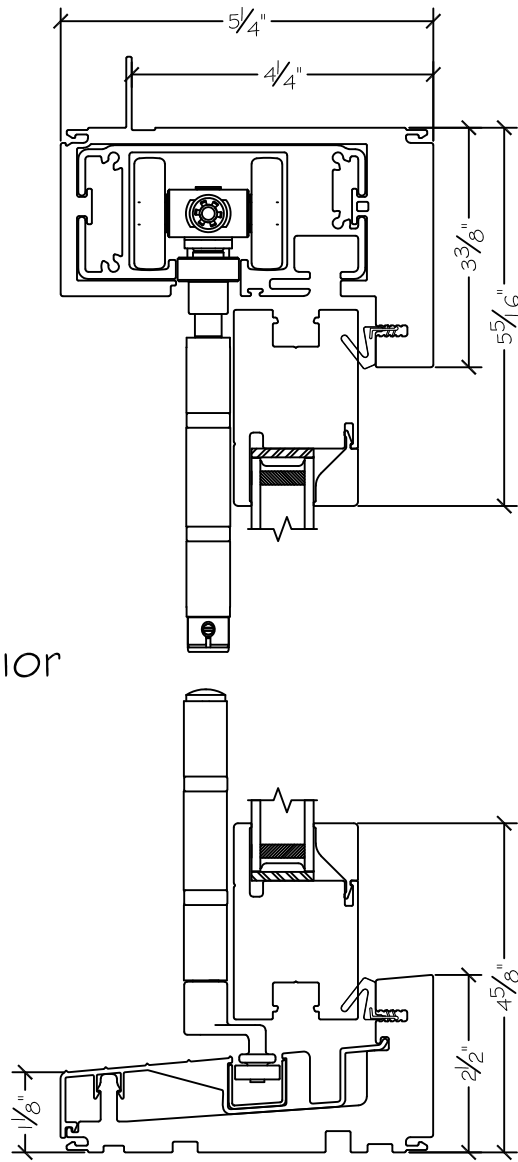

Exterior

Interior

Notice: This document contains information proprietary to and is protected by copyright of Win-Dor Inc. and shall not be copied, disclosed to others, or used for any purpose other than that for which it is given, without the written permission of Win-Dor Inc.

WINDOR
www.windorsystems.com

450 Delta Ave
Brea, Ca 92821
(714) 385-1202

Project:

File name: 2750 Folding Window Section View - 3.3.0 - 1 inch Nail-fin

Date: 20190415

Notes:

Layout: 3.3.0 Vertical Section View

Drawn by: J Johnson