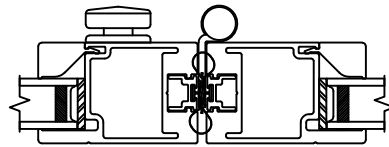

Interior

Exterior