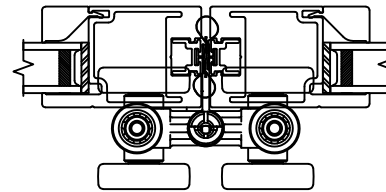

Interior

Exterior