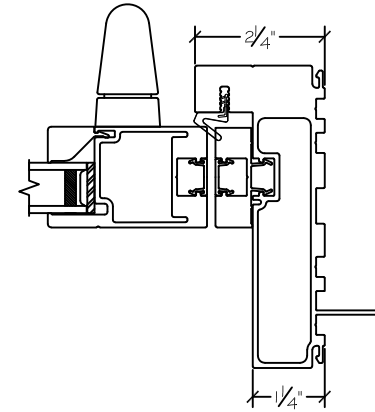

Notice: This document contains information proprietary to and is protected by copyright of Win-Dor Inc. and shall not be copied, disclosed to others, or used for any purpose other than that for which it is given, without the written permission of Win-Dor Inc.

450 Delta Ave
Brea, Ca 92821
(714) 385-1202

Project:	File name: 2750 Folding Window Section View - 3.3.0 - 1 inch Nail-fin	Date: 20190415
Notes:	Layout: 3.3.0 Horizontal Section View	Drawn by: J Johnson