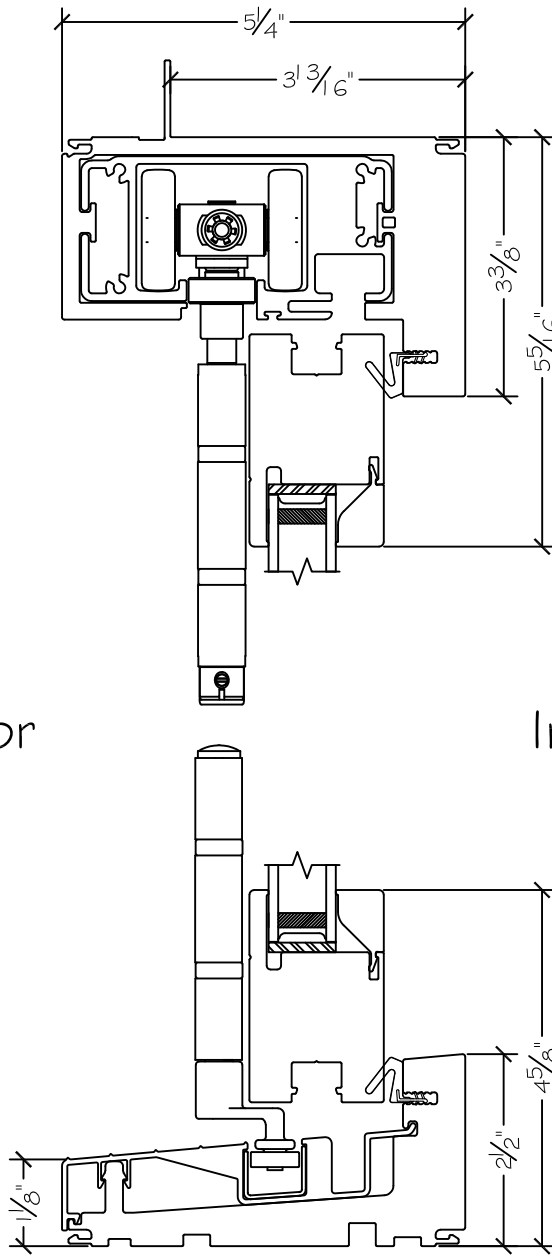

Project:	File name: 2750 Folding Window Section View - 3.3.0 - 1.375 inch Nail-fin	Date: 20190416
Notes:	Layout: 3.3.0 Horizontal Section View	Drawn by: J Johnson

Exterior

Interior

Notice: This document contains information proprietary to and is protected by copyright of Win-Dor Inc. and shall not be copied, disclosed to others, or used for any purpose other than that for which it is given, without the written permission of Win-Dor Inc.

450 Delta Ave  
Brea, Ca 92821  
(714) 385-1202

Project:

File name: 2750 Folding Window Section View - 3.3.0 - 1.375 inch Nail-fin

Date: 20190416

Notes:

Layout: 3.3.0 Vertical Section View

Drawn by: J Johnson