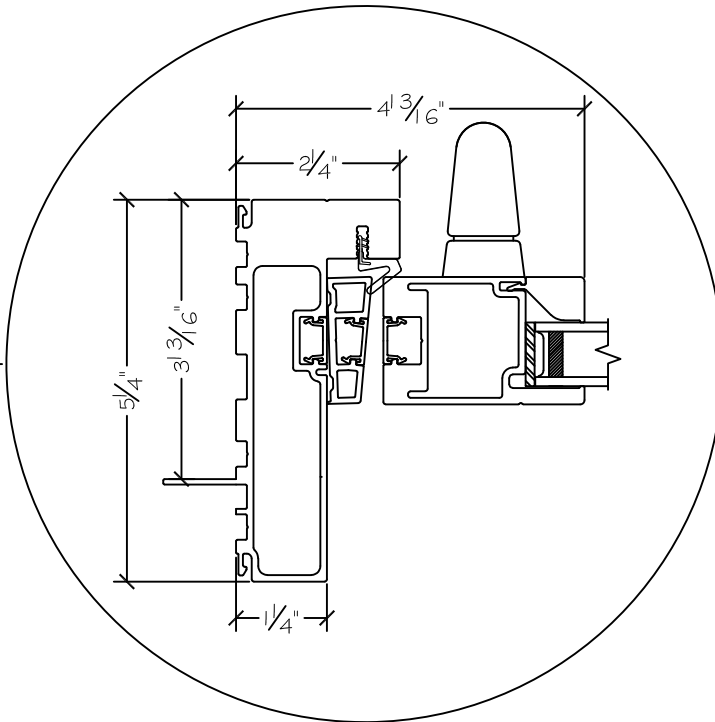

Notice: This document contains information proprietary to and is protected by copyright of Win-Dor Inc. and shall not be copied, disclosed to others, or used for any purpose other than that for which it is given, without the written permission of Win-Dor Inc.

WINDOR
www.windorsystems.com

450 Delta Ave
Brea, Ca 92821
(714) 385-1202

Project: File name: 2750 Folding Window Section View - 5.0.5 - 1.375 inch Nail-fin

Date: 20180508

Notes: Layout: 5.0.5 Horizontal Section View

Drawn by: J Johnson