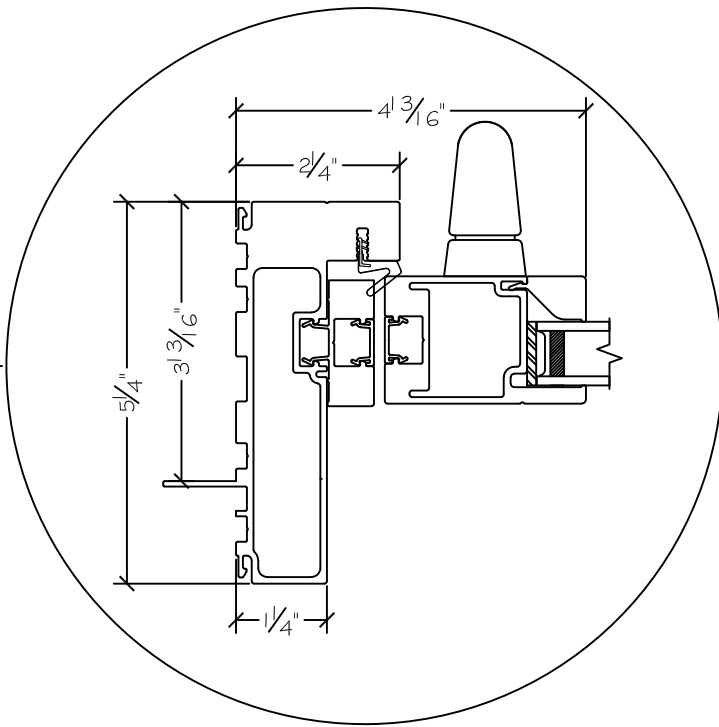

450 Delta Ave
Brea, Ca 92821
(714) 385-1202

Notice: This document contains information proprietary to and is protected by copyright of Win-Dor Inc. and shall not be copied, disclosed to others, or used for any purpose other than that for which it is given, without the written permission of Win-Dor Inc.

Project:	File name: 2750 Folding Window Section View - 5.0.5 - 1.375 inch Nail-fin	Date: 20190416
Notes:	Layout: 5.0.5 Horizontal Section View	Drawn by: J Johnson