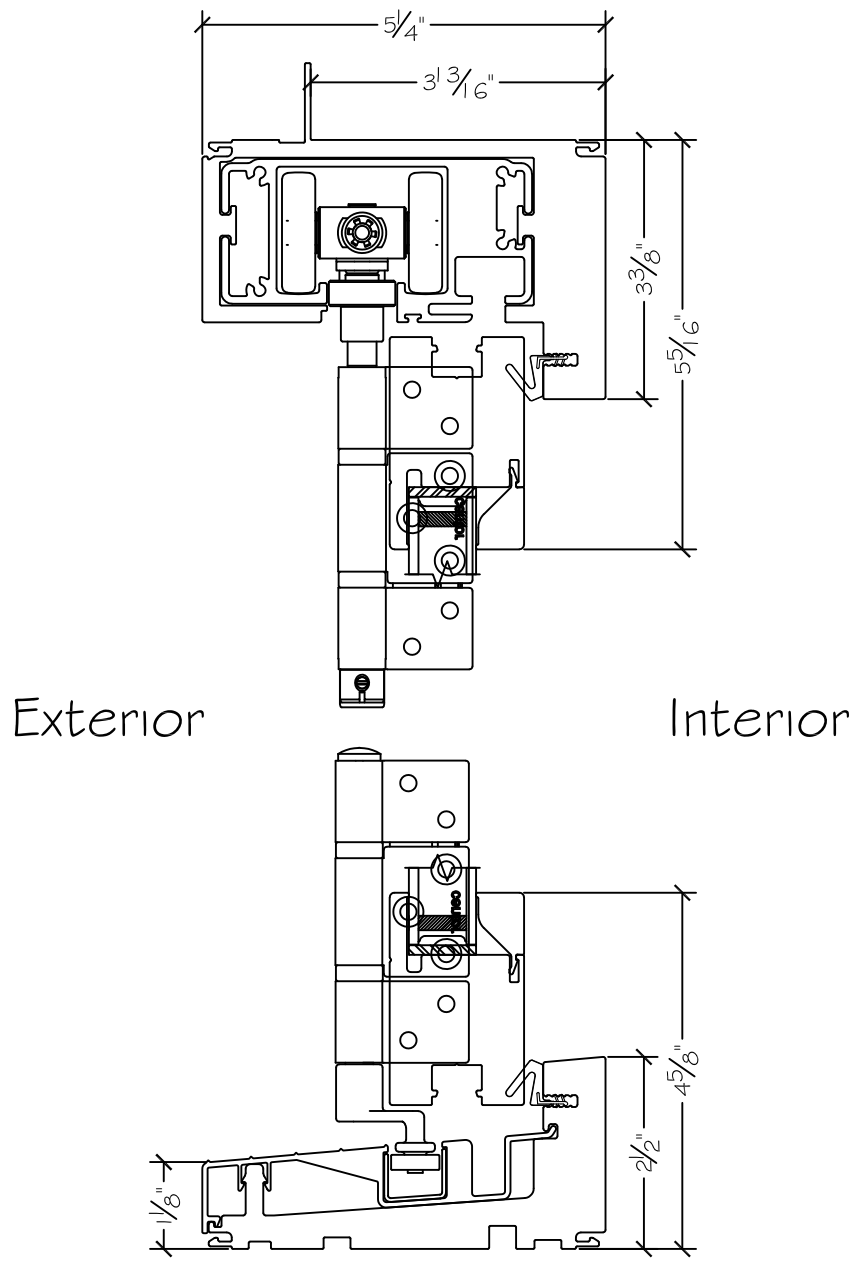

Project:	File name: 2750 Folding Window Section View - 5.0.5 - 1.375 inch Nail-fin	Date: 20190416
Notes:	Layout: 5.0.5 Horizontal Section View	Drawn by: J Johnson

450 Delta Ave
 Brea, Ca 92821
 (714) 385-1202

Project:	File name: 2750 Folding Window Section View - 5.0.5 - 1.375 inch Nail-fin	Date: 20190416
Notes:	Layout: 5.0.5 Vertical Section View	Drawn by: J Johnson