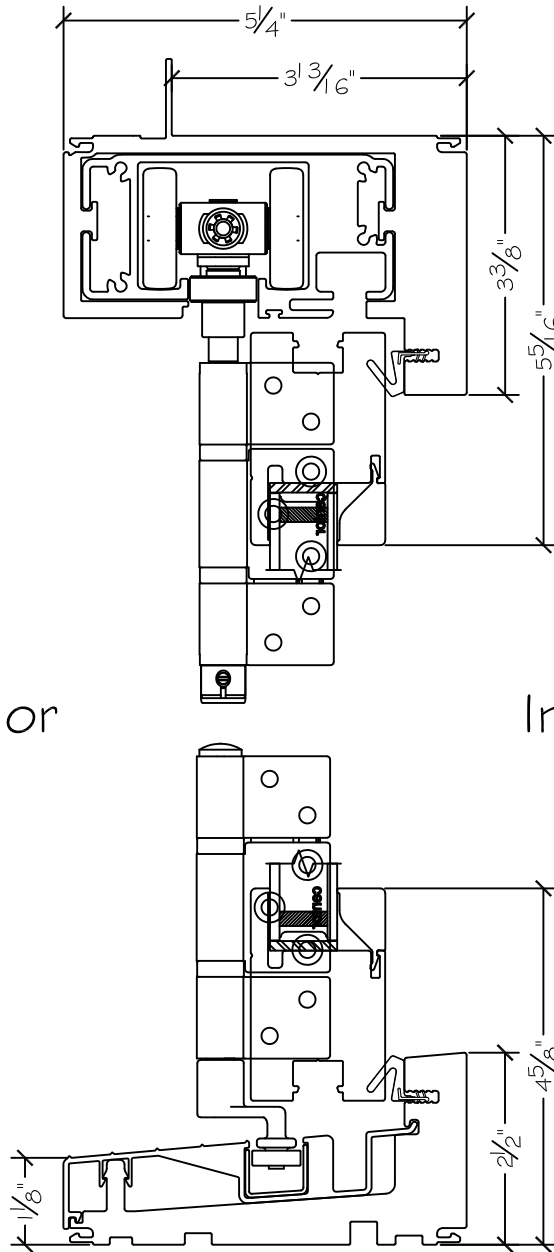

Project:	File name: 2750 Folding Window Section View - 5.5.0 - 1.375 inch Nail-fin	Date: 20190416
Notes:	Layout: 5.5.0 Horizontal Section View	Drawn by: J Johnson

Exterior

Interior

Notice: This document contains information proprietary to and is protected by copyright of Win-Dor Inc. and shall not be copied, disclosed to others, or used for any purpose other than that for which it is given, without the written permission of Win-Dor Inc.

450 Delta Ave
Brea, Ca 92821
(714) 385-1202

Project:

File name: 2750 Folding Window Section View - 5.5.0 - 1.375 inch Nail-fin

Date: 20190416

Notes:

Layout: 5.5.0 Vertical Section View

Drawn by: J Johnson